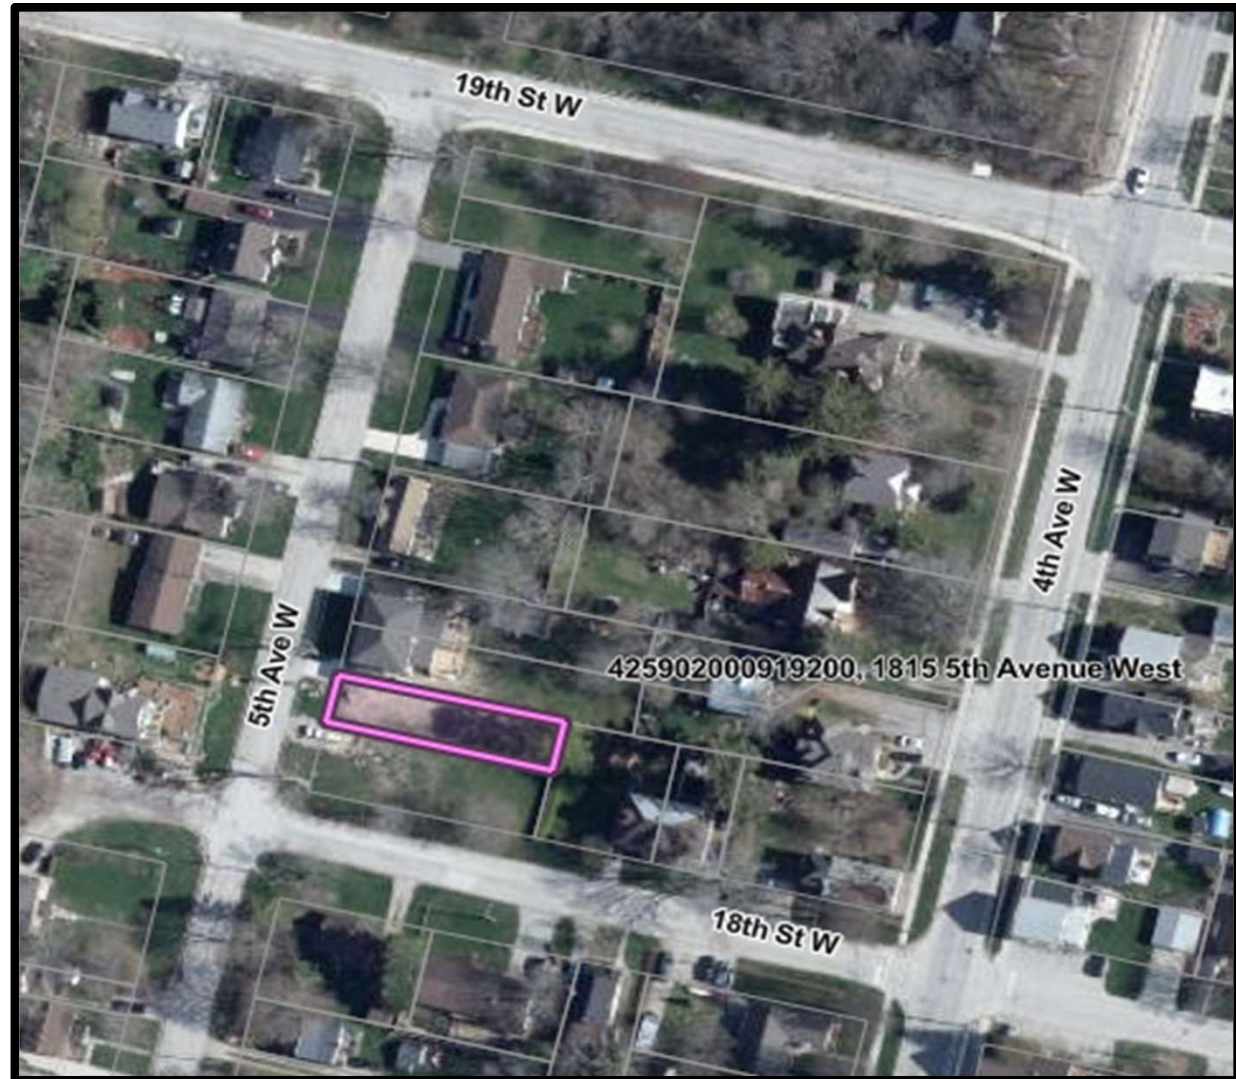

Owen Sound Vacant Lots

3rd Avenue East – Semi Lots

Part 1: 32' x 215'

Part 2: 32' x 230'

26th Street West

Part 3: 55' x 66'

1815 5th Avenue West – Spec Semi

Lot: 30' x 129'

7th Avenue East

Lot: 42' x 112'

9th Street West – Semi Lots

Part 2: 27' x 77'

Part 3: 27' x 77'

10th Street 'A' West

Lot: 40' x 127'

11th Street West

Part 1: 33' x 189'

Part 2: 33' x 189'

8th Avenue East - Ridgcrest

Lot 1: 41' x 263'

Lot 2: 41' x 263'

Lot 3: 41' x 263'

Lot 4: 41' x 263'

Lot 5: 41' x 263'

Lot 6: 41' x 108'

Lot 7: 45' x 108'

Lot 57: 41' x 108'

Lot 58: 41' x 108'

Lot 59: 41' x 108'

8th Avenue East

Lot: 33' x 280'

1718 6th Avenue East – Semi Lots