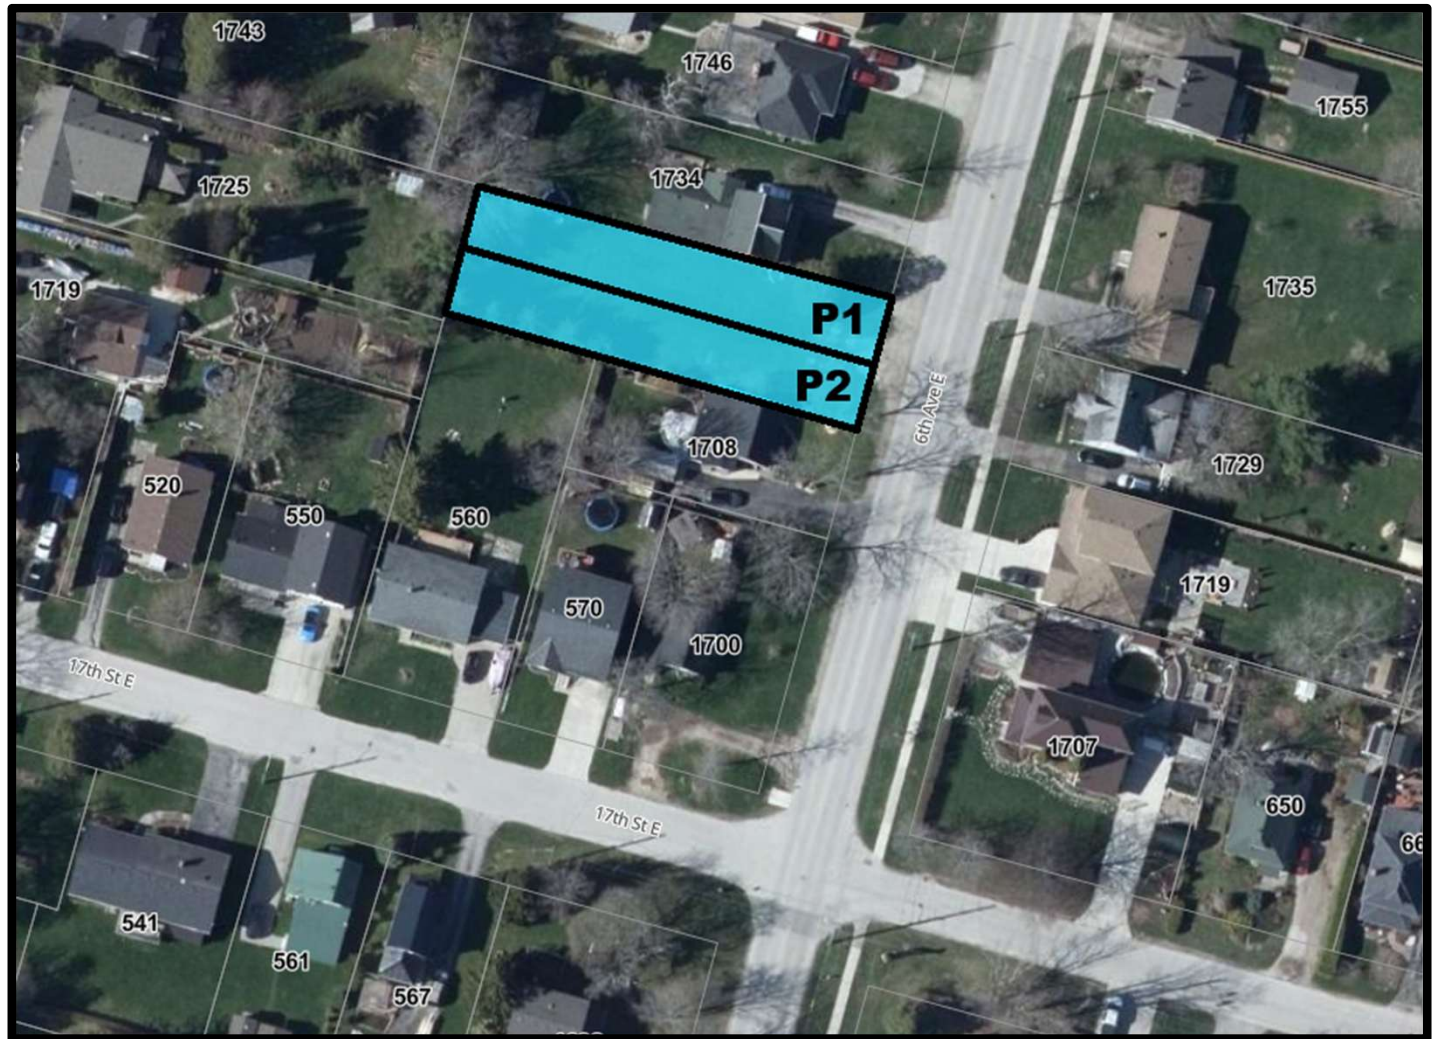

Owen Sound Vacant Lots

3rd Avenue East – Semi Lots

Part 1: 32' x 215'

Part 2: 32' x 230'

26th Street West

Part 3: 55' x 66'

1815 5th Avenue West – Spec Semi

Lot: 30' x 129'

Part 1: 33' x 189'

Part 2: 33' x 189'

8th Avenue East - Ridgcrest

Lot 1: 41' x 263'

Lot 2: 41' x 263'

Lot 3: 41' x 263'

Lot 4: 41' x 263'

Lot 5: 41' x 263'

Lot 6: 41' x 108'

Lot 7: 45' x 108'

Lot 57: 41' x 108'

Lot 58: 41' x 108'

Lot 59: 41' x 108'

8th Avenue East

Lot: 33' x 280'

1718 6th Avenue East – Semi Lots

Part 1: 27.5' x 173'

Part 2: 27.5' x 173'

9th Avenue East

Lot 1: 65' x 127'

10th Avenue East

Lot 14: 54' x 132'

11th Avenue East – Semi Lots

Part 1: 29' x 133'