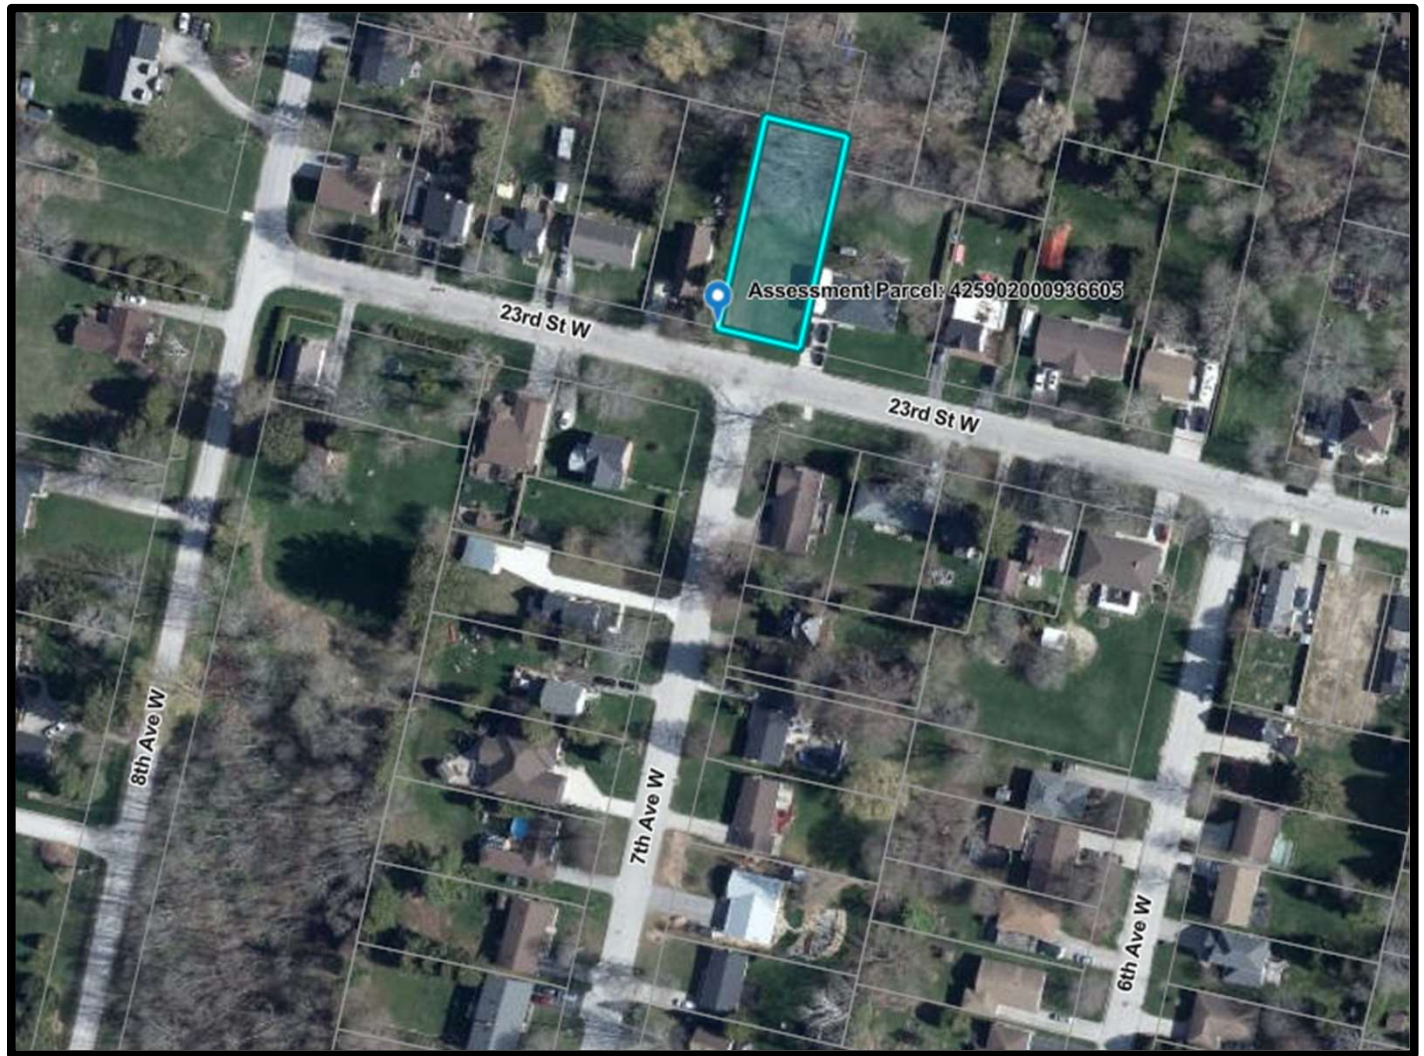

Owen Sound Vacant Lots

3rd Avenue East – Semi Lots

Part 1: 32' x 215'

Part 2: 32' x 230'

26th Street West

Part 3: 55' x 66'

1815 5th Avenue West – Spec Semi

Lot: 30' x 129'

7th Avenue East

Lot: 42' x 112'

9th Street West – Semi Lots

Part 2: 27' x 77'

Part 3: 27' x 77'

10th Street 'A' West

Lot: 40' x 127'

11th Street West

Part 1: 33' x 189'

Part 2: 33' x 189'

8th Avenue East - Ridgcrest

Lot 1: 41' x 263'

Lot 2: 41' x 263'

Lot 3: 41' x 263'

Lot 4: 41' x 263'

Lot 5: 41' x 263'

Part 3: 24' x 96'

20th Street East

720 20th St. E:
44' x 106'

23rd Street West – Semi Lots

Part 1: 28' x 132'

Part 2: 28' x 132'

23rd Street West

Part 4: 66' x 167'