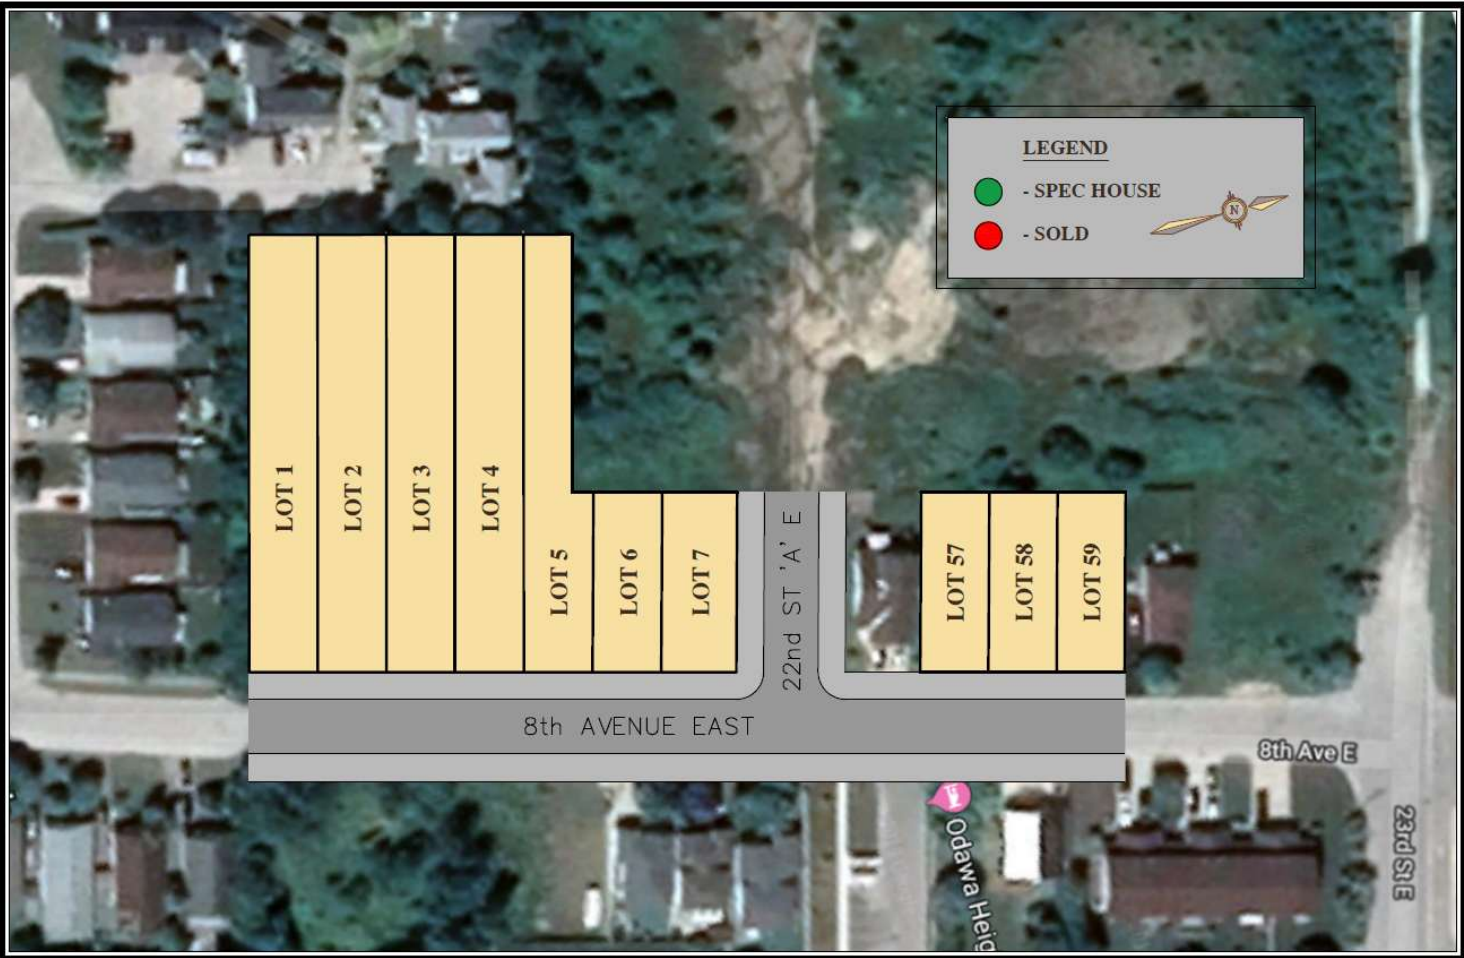

Owen Sound Vacant Lots

3rd Avenue East – Semi Lots

Part 1: 32' x 215'

Part 2: 32' x 230'

26th Street West

Part 3: 55' x 66'

1815 5th Avenue West – Spec Semi

Lot: 30' x 129'

7th Avenue East

Lot: 42' x 112'

9th Street West – Semi Lots

Part 2: 27' x 77'

Part 3: 27' x 77'

10th Street 'A' West

Lot: 40' x 127'

11th Street West

Part 1: 33' x 189'

Part 2: 33' x 189'

8th Avenue East - Ridgcrest

Lot 1: 41' x 263'

Lot 2: 41' x 263'

Lot 3: 41' x 263'

Lot 4: 41' x 263'

Lot 5: 41' x 263'

Lot 6: 41' x 108'

Lot 7: 45' x 108'

Lot 57: 41' x 108'

Lot 58: 41' x 108'

Lot 59: 41' x 108'

8th Avenue East

Lot: 33' x 280'

1718 6th Avenue East – Semi Lots