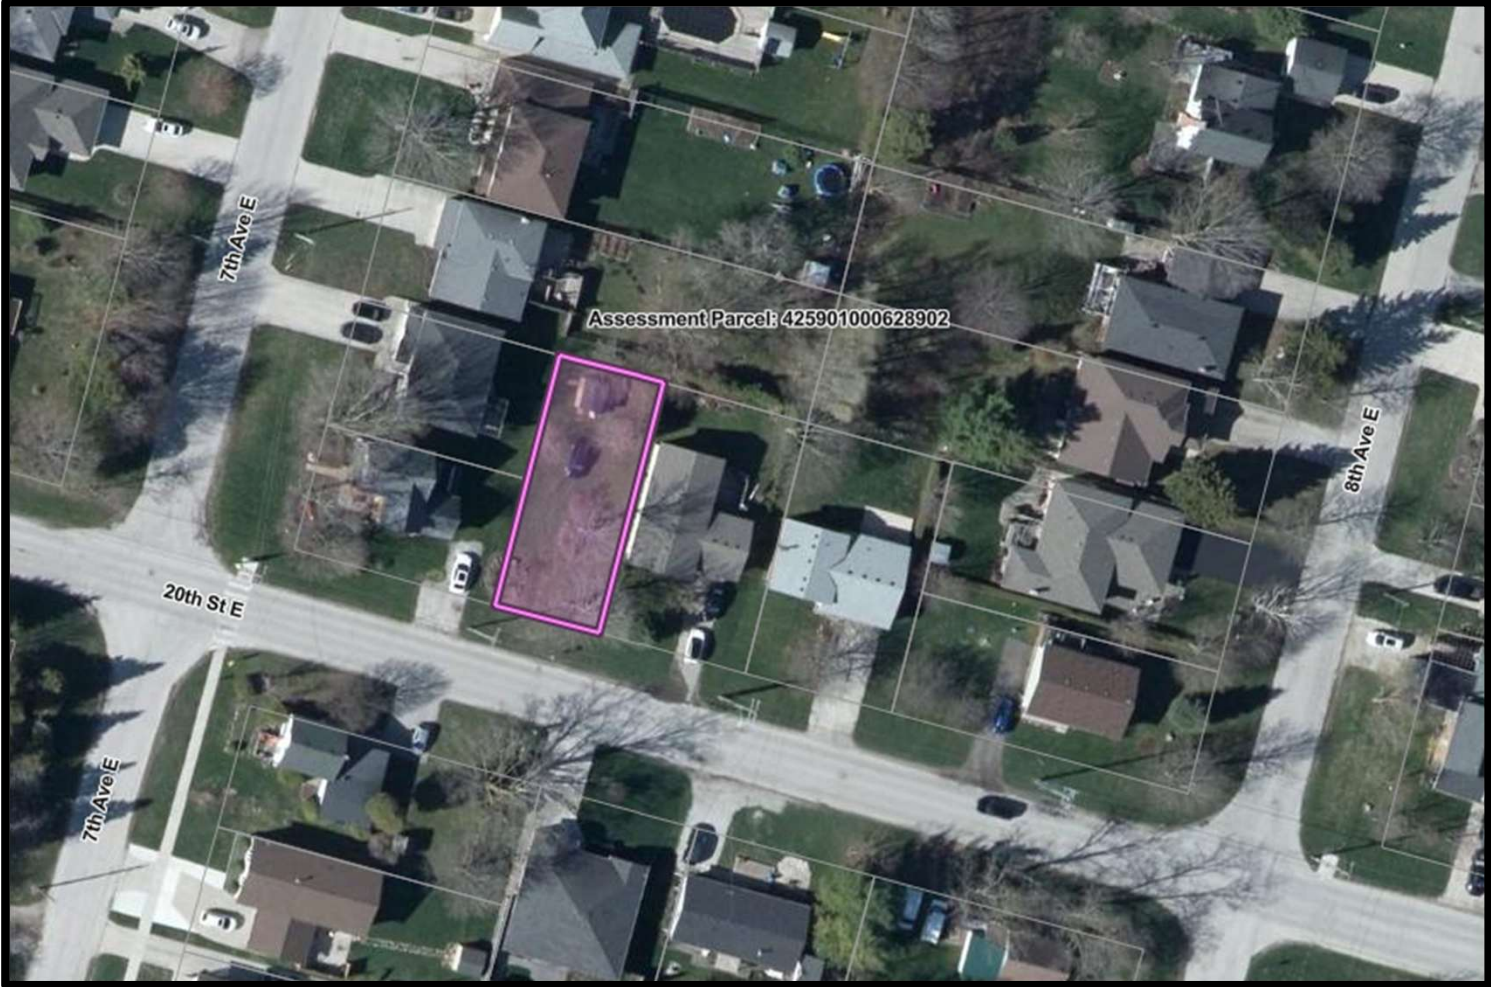

Owen Sound Vacant Lots

3rd Avenue East – Semi Lots

Part 1: 32' x 215'

Part 2: 32' x 230'

26th Street West

Part 3: 55' x 66'

1815 5th Avenue West – Spec Semi

Lot: 30' x 129'

Part 1: 33' x 189'

Part 2: 33' x 189'

8th Avenue East - Ridgcrest

Lot 1: 41' x 263'

Lot 2: 41' x 263'

Lot 3: 41' x 263'

Lot 4: 41' x 263'

Lot 5: 41' x 263'

Part 2: 29' x 133'

600 13th Street A West

Lot: 91' x 115'

18th Street East

515 18th St E:
60' x 84'

535 18th St E:
60' x 84'
+ 12' x 126'

9th Ave East – Semi Lots

Part 2: 24' x 96'

Part 3: 24' x 96'

20th Street East

720 20th St. E:
44' x 106'

23rd Street West – Semi Lots

Part 1: 28' x 132'

Part 2: 28' x 132'

23rd Street West

Part 4: 66' x 167'