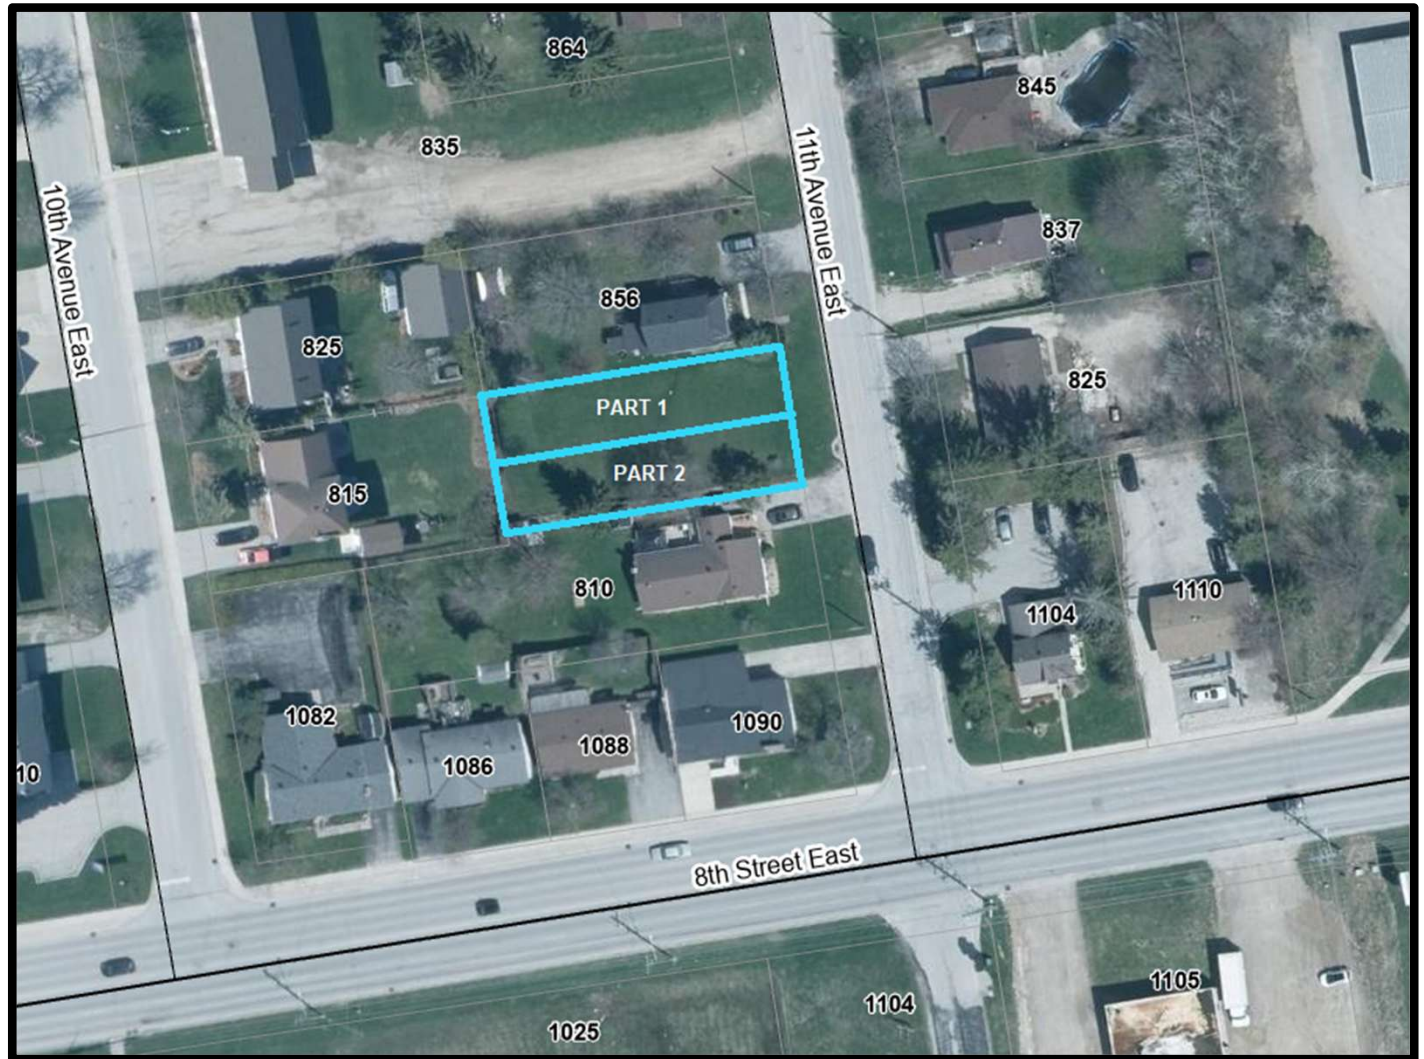

11th Avenue East – Semi Lots

Part 1: 29' x 133'

Part 2: 29' x 133'