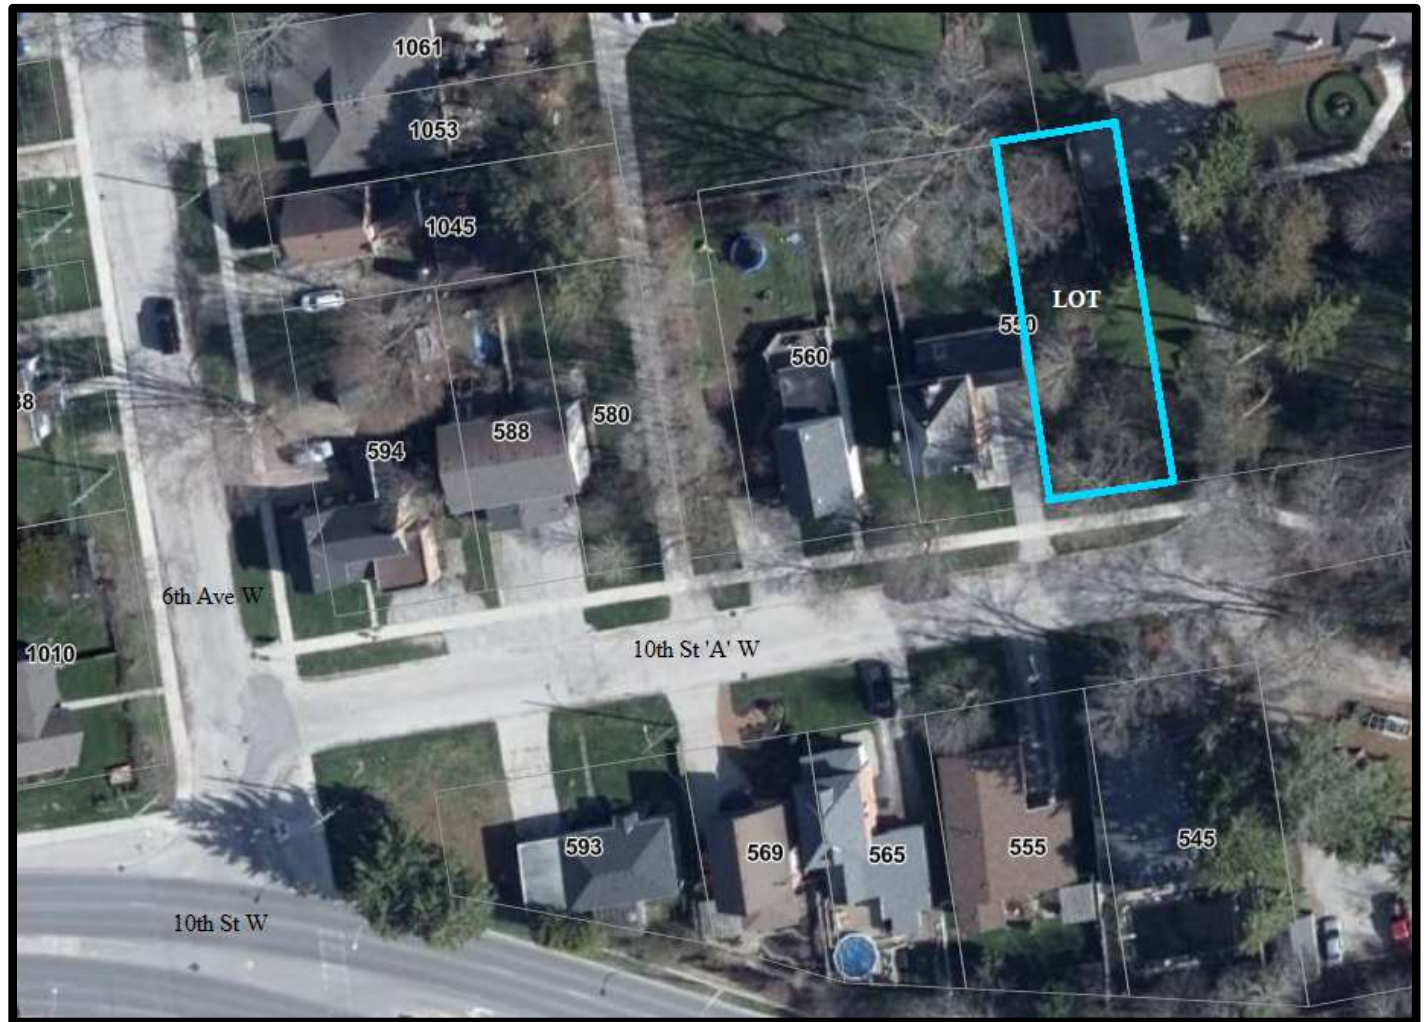

Owen Sound Vacant Lots

3rd Avenue East – Semi Lots

Part 1: 32' x 215'

Part 2: 32' x 230'

26th Street West

Part 3: 55' x 66'

1815 5th Avenue West – Spec Semi

Lot: 30' x 129'

7th Avenue East

Lot: 42' x 112'

9th Street West – Semi Lots

Part 2: 27' x 77'

Part 3: 27' x 77'

10th Street 'A' West

Lot: 40' x 127'

11th Street West

Part 1: 33' x 189'

Part 2: 33' x 189'

8th Avenue East - Ridgcrest

Lot 1: 41' x 263'

Lot 2: 41' x 263'

Lot 3: 41' x 263'

Lot 4: 41' x 263'

Lot 5: 41' x 263'

Lot 6: 41' x 108'

Lot 7: 45' x 108'

Lot 57: 41' x 108'

Lot 58: 41' x 108'

Lot 59: 41' x 108'

8th Avenue East

Lot: 33' x 280'

1718 6th Avenue East – Semi Lots