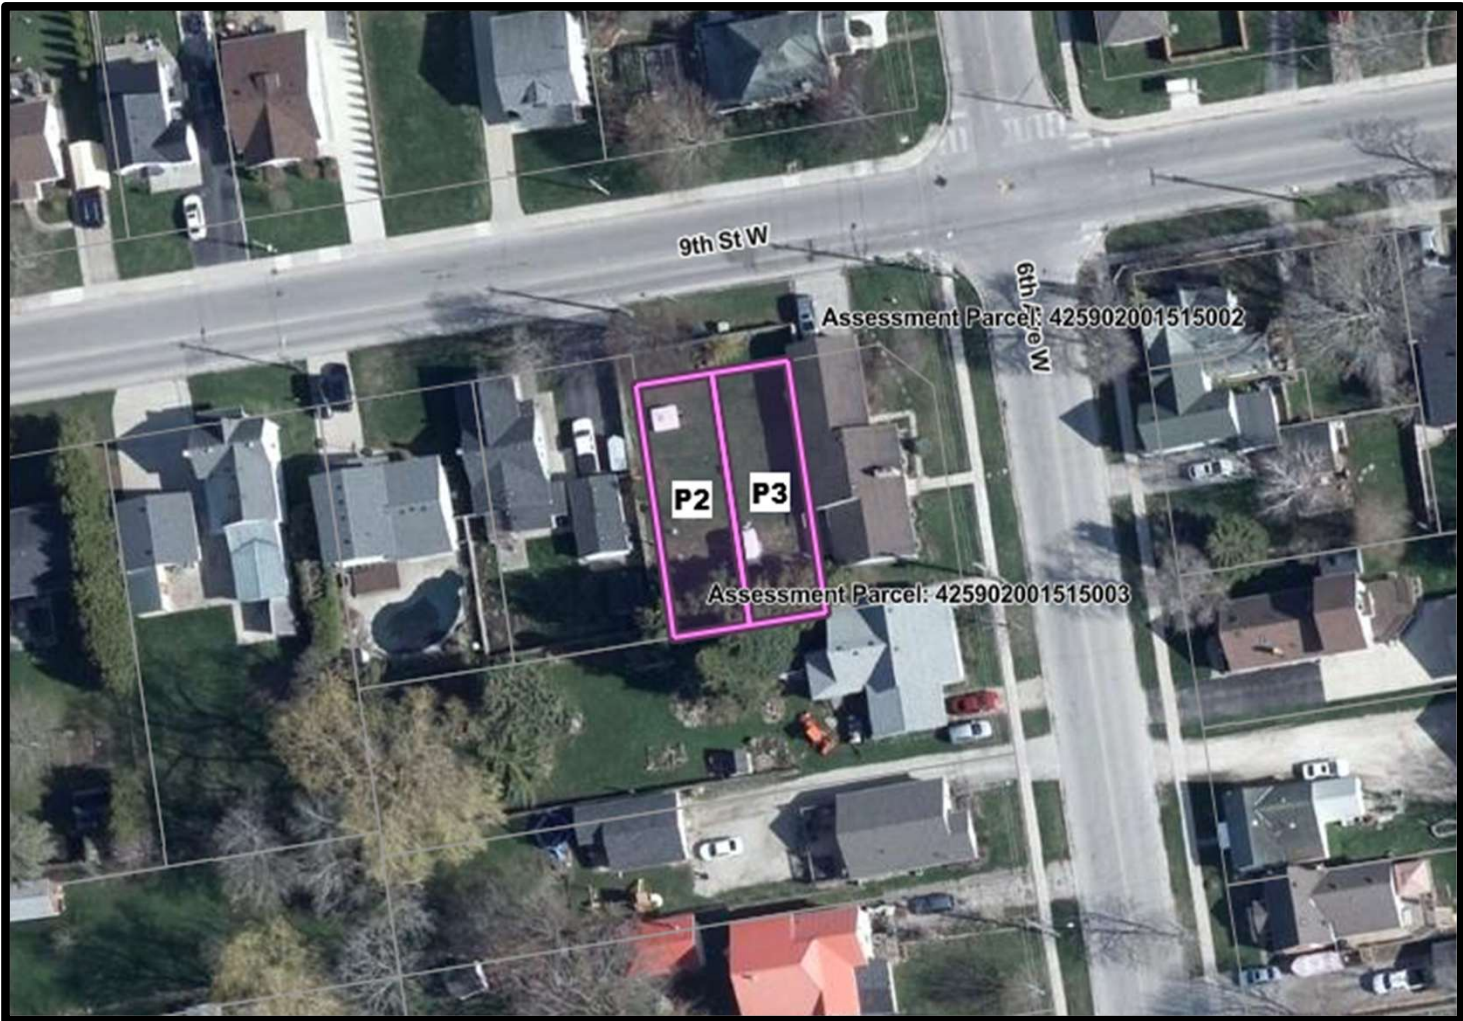

Owen Sound Vacant Lots

3rd Avenue East – Semi Lots

Part 1: 32' x 215'

Part 2: 32' x 230'

26th Street West

Part 3: 55' x 66'

1815 5th Avenue West – Spec Semi

Lot: 30' x 129'

7th Avenue East

Lot: 42' x 112'

9th Street West – Semi Lots

Part 2: 27' x 77'

Part 3: 27' x 77'

10th Street 'A' West

Lot: 40' x 127'

11th Street West

Part 1: 33' x 189'

Part 2: 33' x 189'

8th Avenue East - Ridgcrest

Lot 1: 41' x 263'

Lot 2: 41' x 263'

Lot 3: 41' x 263'

Lot 4: 41' x 263'

Lot 5: 41' x 263'

Lot 6: 41' x 108'

Lot 7: 45' x 108'

Lot 57: 41' x 108'

Lot 58: 41' x 108'

Lot 59: 41' x 108'

8th Avenue East

Lot: 33' x 280'

1718 6th Avenue East – Semi Lots