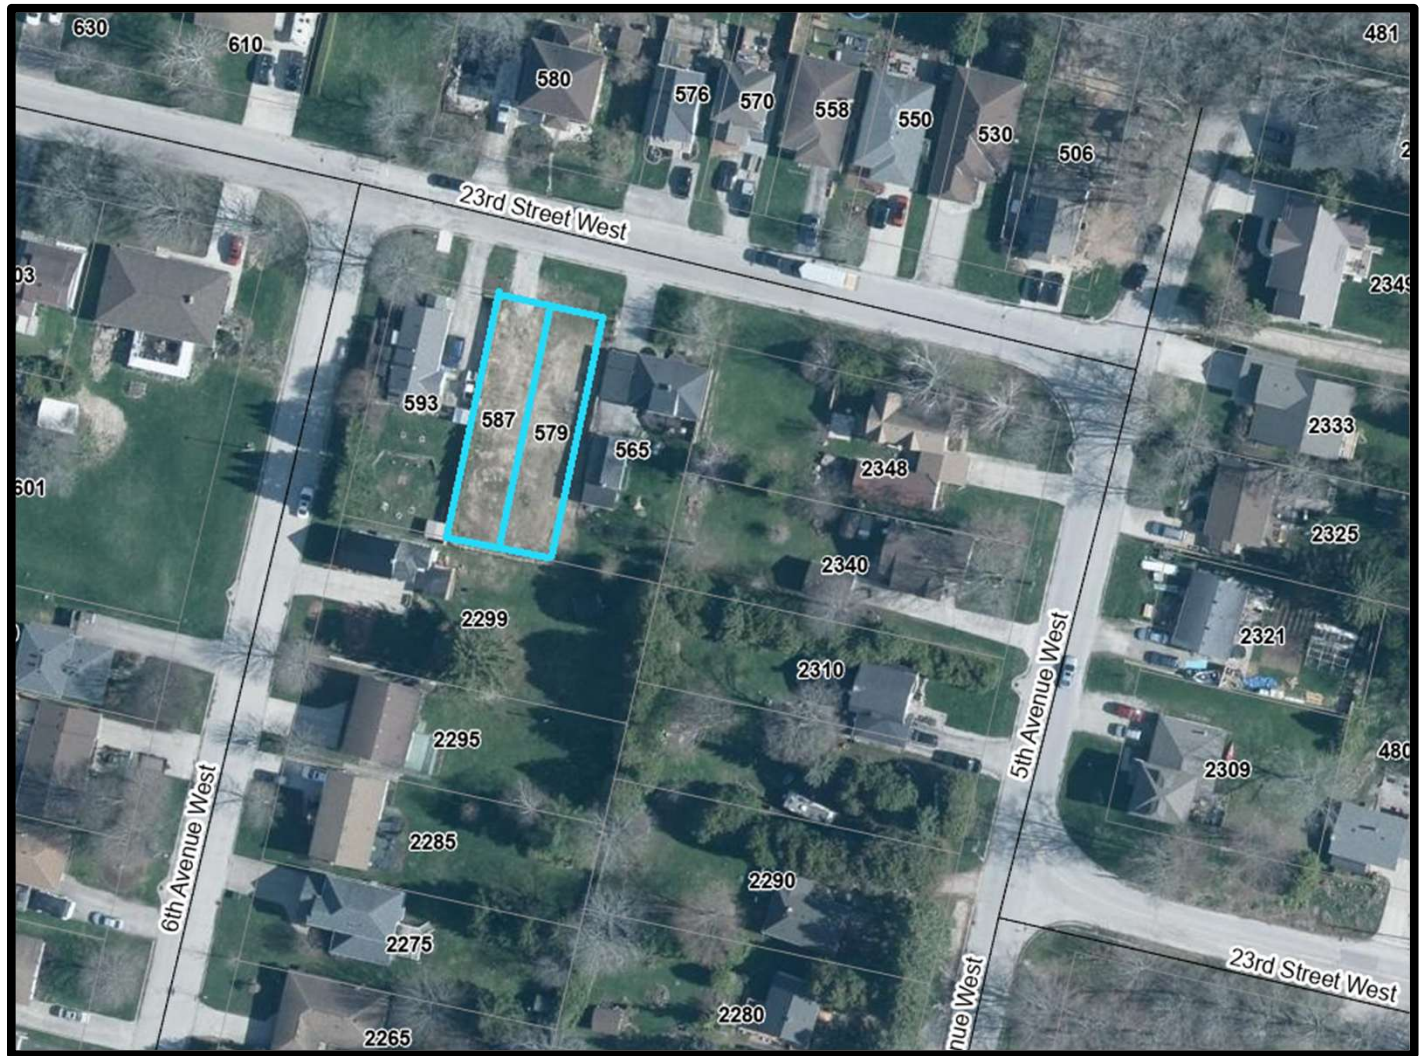

Owen Sound Vacant Lots

3rd Avenue East – Semi Lots

Part 1: 32' x 215'

Part 2: 32' x 230'

26th Street West

Part 3: 55' x 66'

1815 5th Avenue West – Spec Semi

Lot: 30' x 129'

Part 1: 33' x 189'

Part 2: 33' x 189'

8th Avenue East - Ridgcrest

Lot 1: 41' x 263'

Lot 2: 41' x 263'

Lot 3: 41' x 263'

Lot 4: 41' x 263'

Lot 5: 41' x 263'

Part 3: 24' x 96'

20th Street East

720 20th St. E:
44' x 106'

23rd Street West – Semi Lots

Part 1: 28' x 132'

Part 2: 28' x 132'

23rd Street West

Part 4: 66' x 167'

Lot 17: 67' x 101'

Lot 18: 62' x 101'

Lot 19: 58' x 107'

Lot 26: 71' x 99'