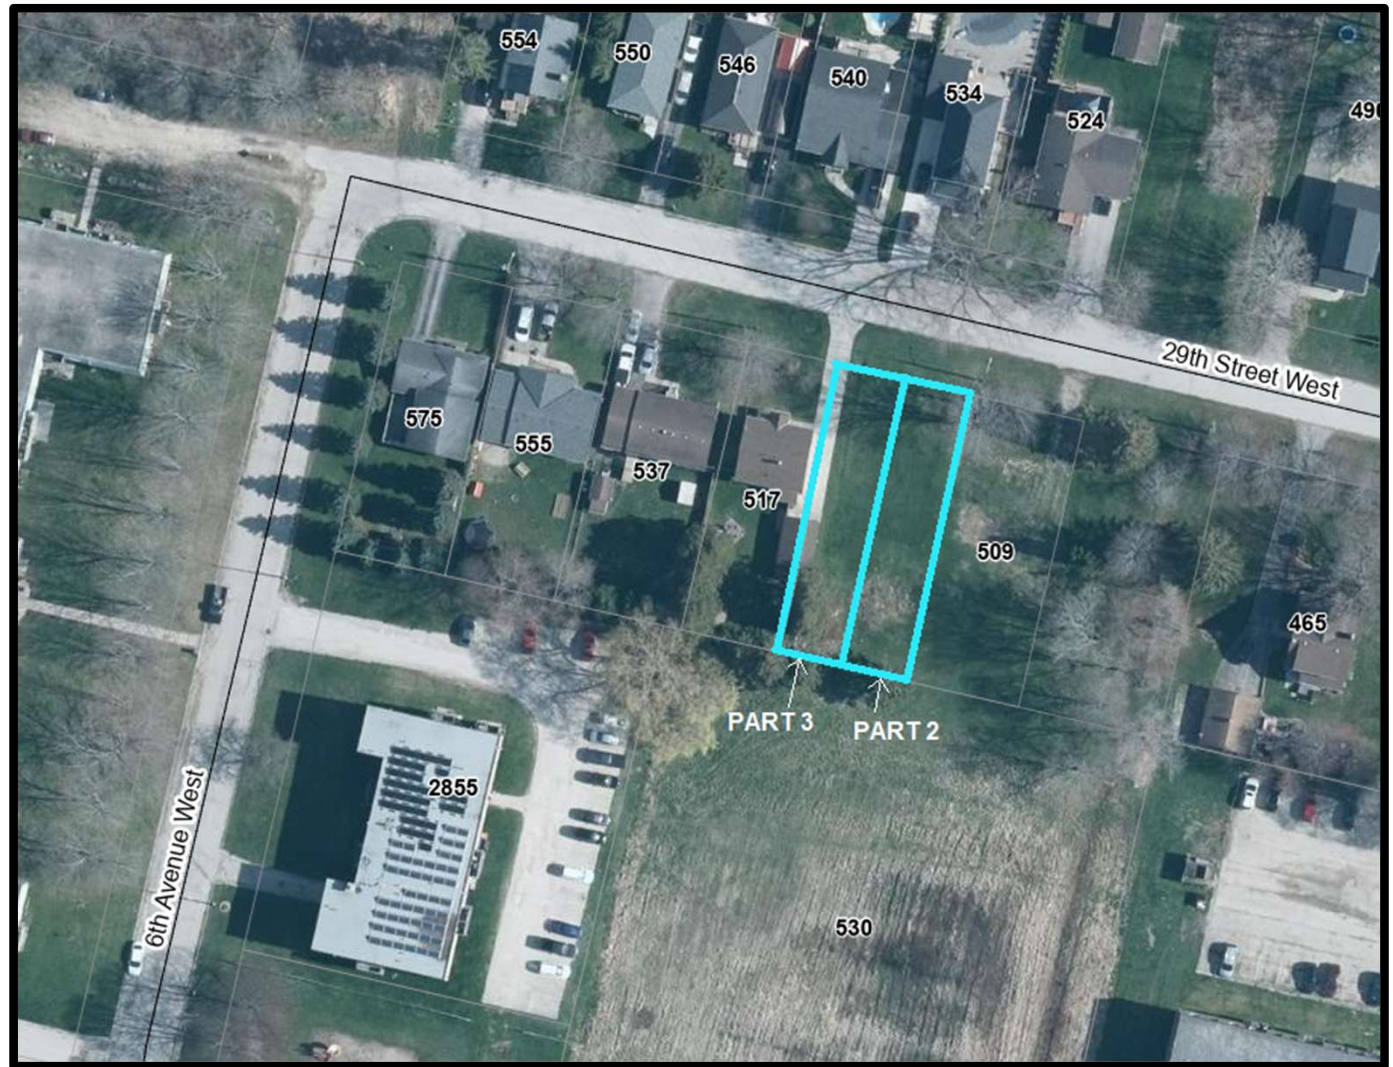

29th Street West – Semi Lots

Part 2: 31' x 132'

Part 3: 31' x 132'