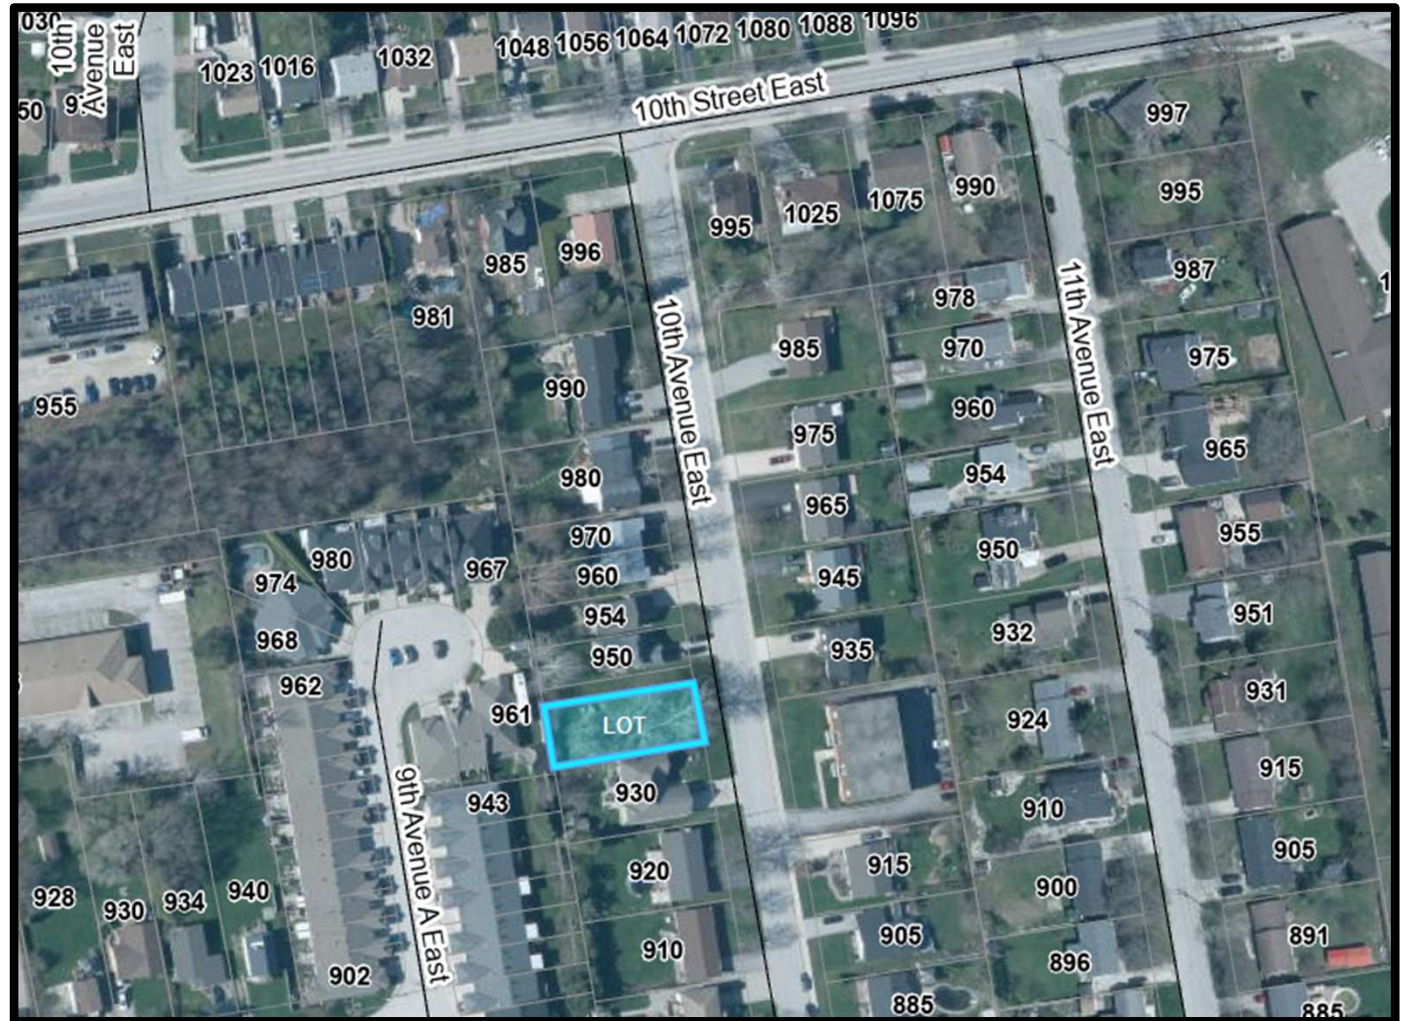

Owen Sound Vacant Lots

3rd Avenue East – Semi Lots

Part 1: 32' x 215'

Part 2: 32' x 230'

26th Street West

Part 3: 55' x 66'

1815 5th Avenue West – Spec Semi

Lot: 30' x 129'

7th Avenue East

Lot: 42' x 112'

9th Street West – Semi Lots

Part 2: 27' x 77'

Part 3: 27' x 77'

10th Street 'A' West

Lot: 40' x 127'

11th Street West

Part 1: 33' x 189'

Part 2: 33' x 189'

8th Avenue East - Ridgcrest

Lot 1: 41' x 263'

Lot 2: 41' x 263'

Lot 3: 41' x 263'

Lot 4: 41' x 263'

Lot 5: 41' x 263'

Part 1: 27.5' x 173'

Part 2: 27.5' x 173'

9th Avenue East

Lot 1: 65' x 127'

10th Avenue East

Lot 14: 54' x 132'

11th Avenue East – Semi Lots

Part 1: 29' x 133'