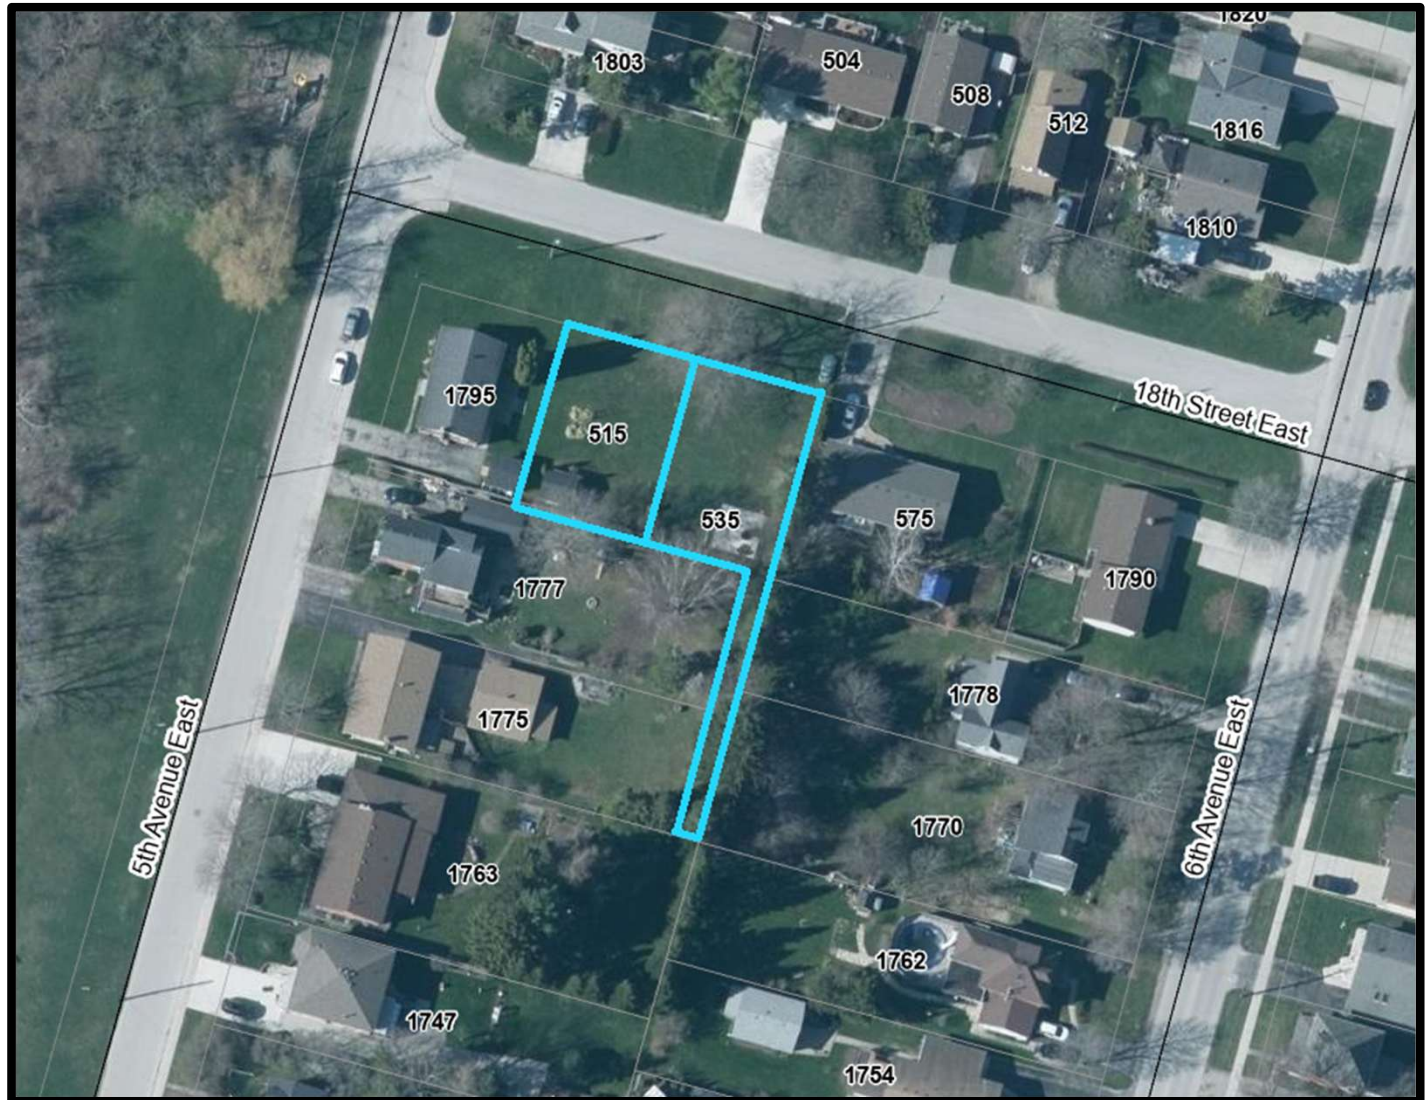

Owen Sound Vacant Lots

3rd Avenue East – Semi Lots

Part 1: 32' x 215'

Part 2: 32' x 230'

26th Street West

Part 3: 55' x 66'

1815 5th Avenue West – Spec Semi

Lot: 30' x 129'

Part 1: 33' x 189'

Part 2: 33' x 189'

8th Avenue East - Ridgcrest

Lot 1: 41' x 263'

Lot 2: 41' x 263'

Lot 3: 41' x 263'

Lot 4: 41' x 263'

Lot 5: 41' x 263'

Part 2: 29' x 133'

600 13th Street A West

Lot: 91' x 115'

18th Street East

515 18th St E:
60' x 84'

535 18th St E:
60' x 84'
+ 12' x 126'

9th Ave East – Semi Lots

Part 2: 24' x 96'

Part 3: 24' x 96'

20th Street East

720 20th St. E:
44' x 106'

23rd Street West – Semi Lots

Part 1: 28' x 132'

Part 2: 28' x 132'

23rd Street West

Part 4: 66' x 167'