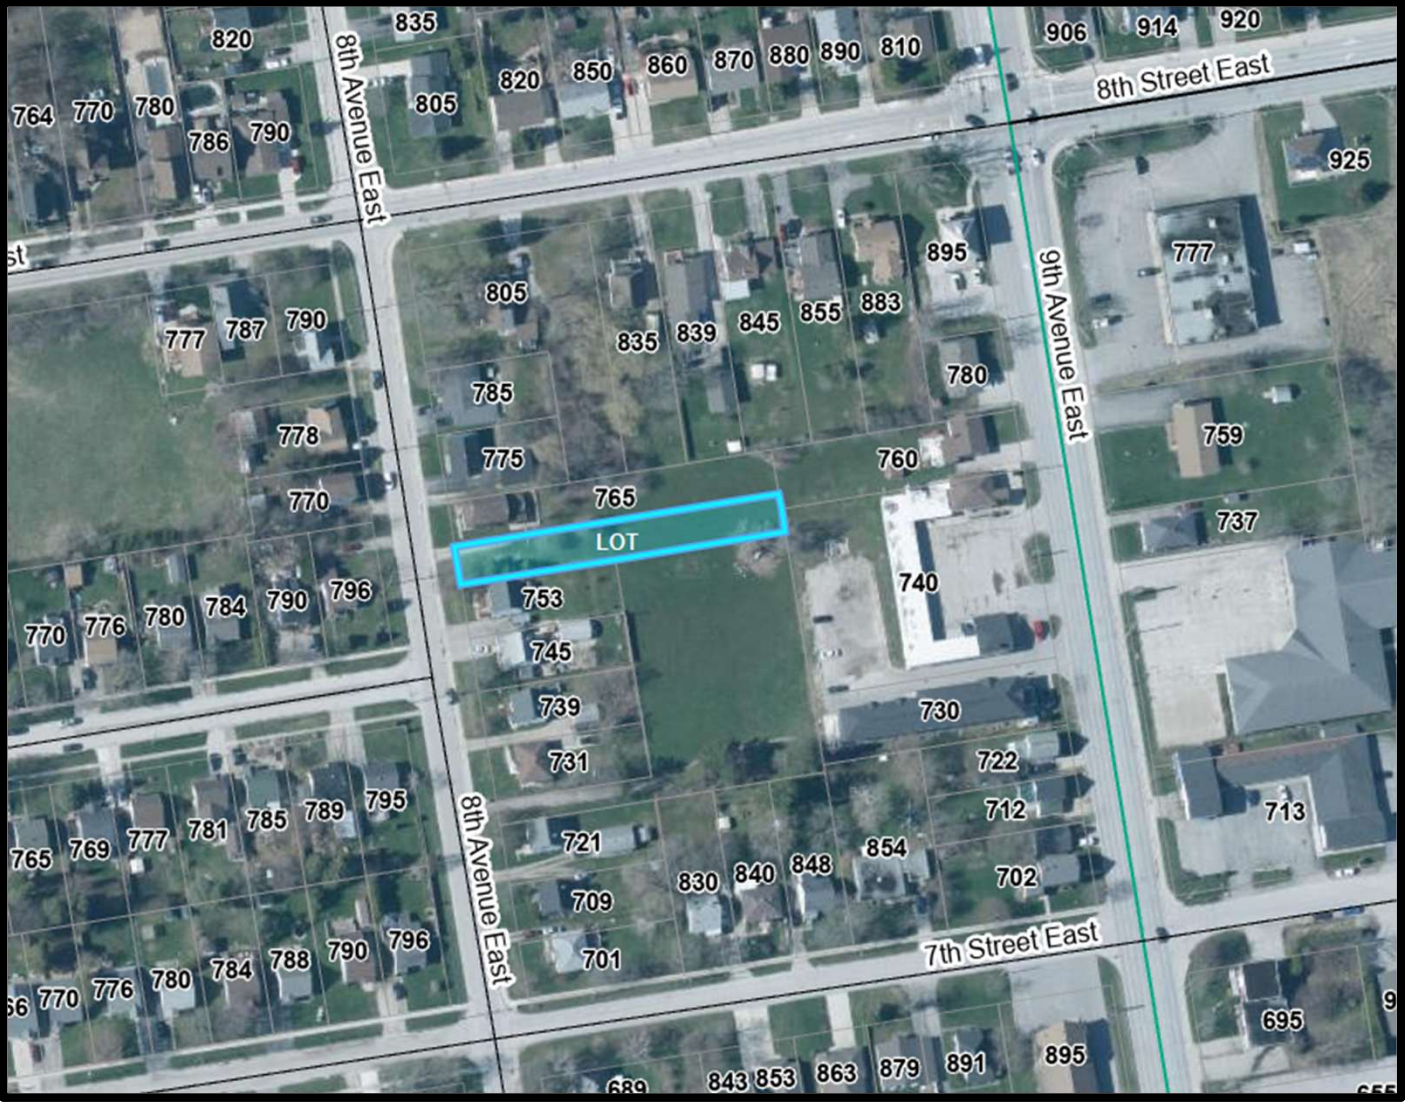

Owen Sound Vacant Lots

3rd Avenue East – Semi Lots

Part 1: 32' x 215'

Part 2: 32' x 230'

26th Street West

Part 3: 55' x 66'

1815 5th Avenue West – Spec Semi

Lot: 30' x 129'

7th Avenue East

Lot: 42' x 112'

9th Street West – Semi Lots

Part 2: 27' x 77'

Part 3: 27' x 77'

10th Street 'A' West

Lot: 40' x 127'

11th Street West

Part 1: 33' x 189'

Part 2: 33' x 189'

8th Avenue East - Ridgcrest

Lot 1: 41' x 263'

Lot 2: 41' x 263'

Lot 3: 41' x 263'

Lot 4: 41' x 263'

Lot 5: 41' x 263'

Lot 6: 41' x 108'

Lot 7: 45' x 108'

Lot 57: 41' x 108'

Lot 58: 41' x 108'

Lot 59: 41' x 108'

8th Avenue East

Lot: 33' x 280'

1718 6th Avenue East – Semi Lots