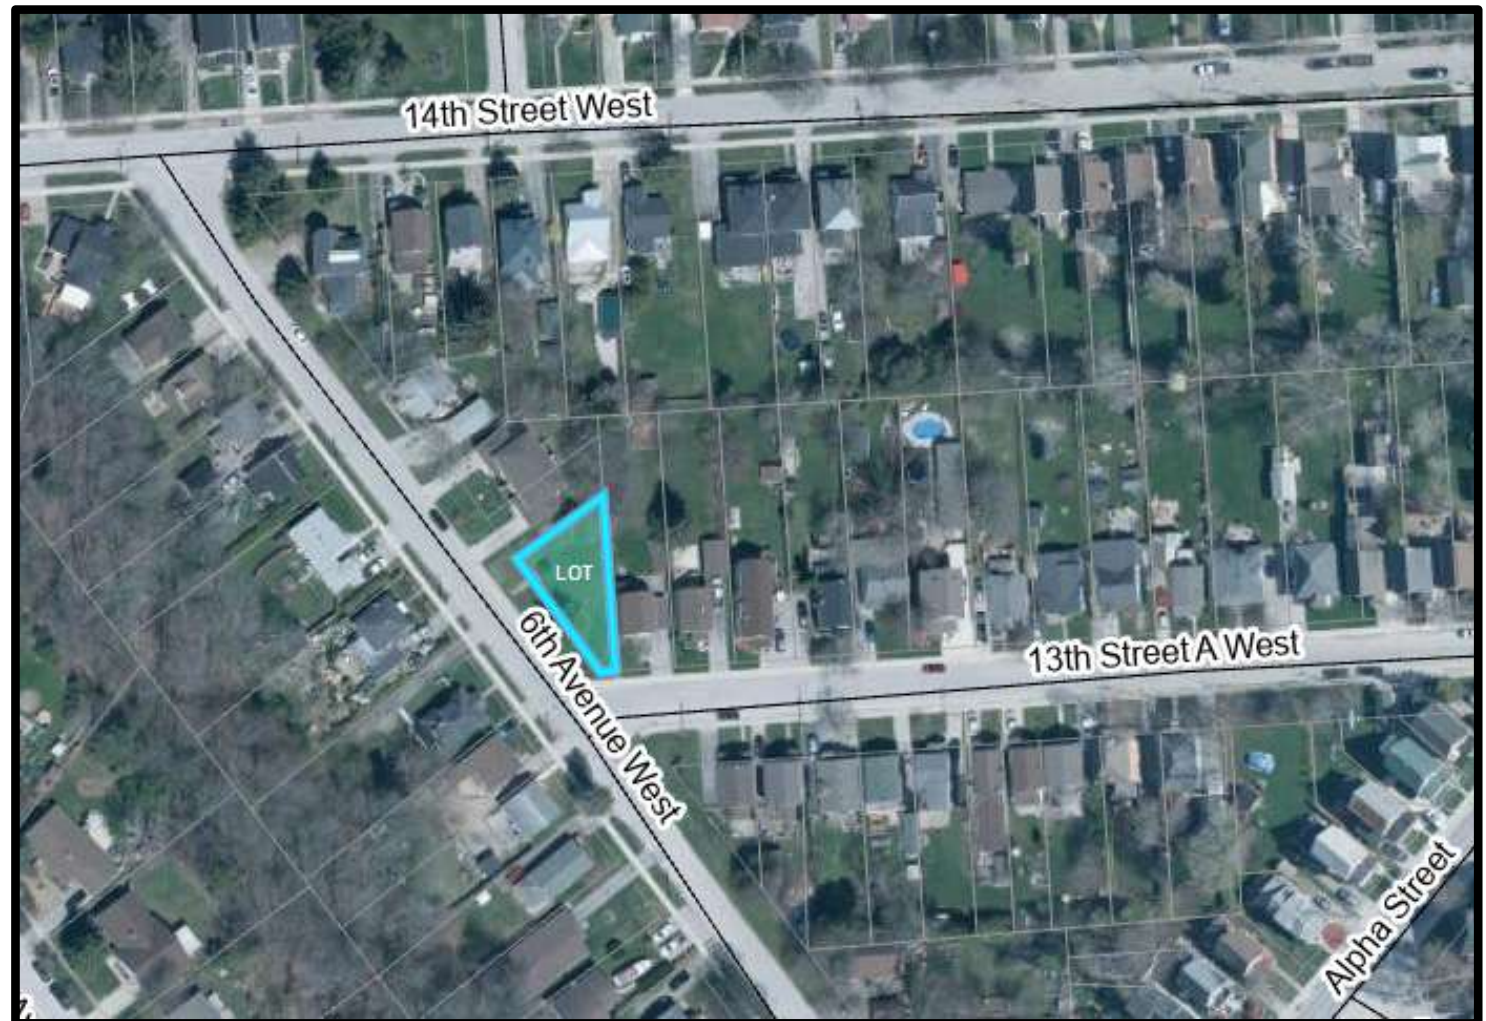

600 13th Street A West

Lot: 91' x 115'