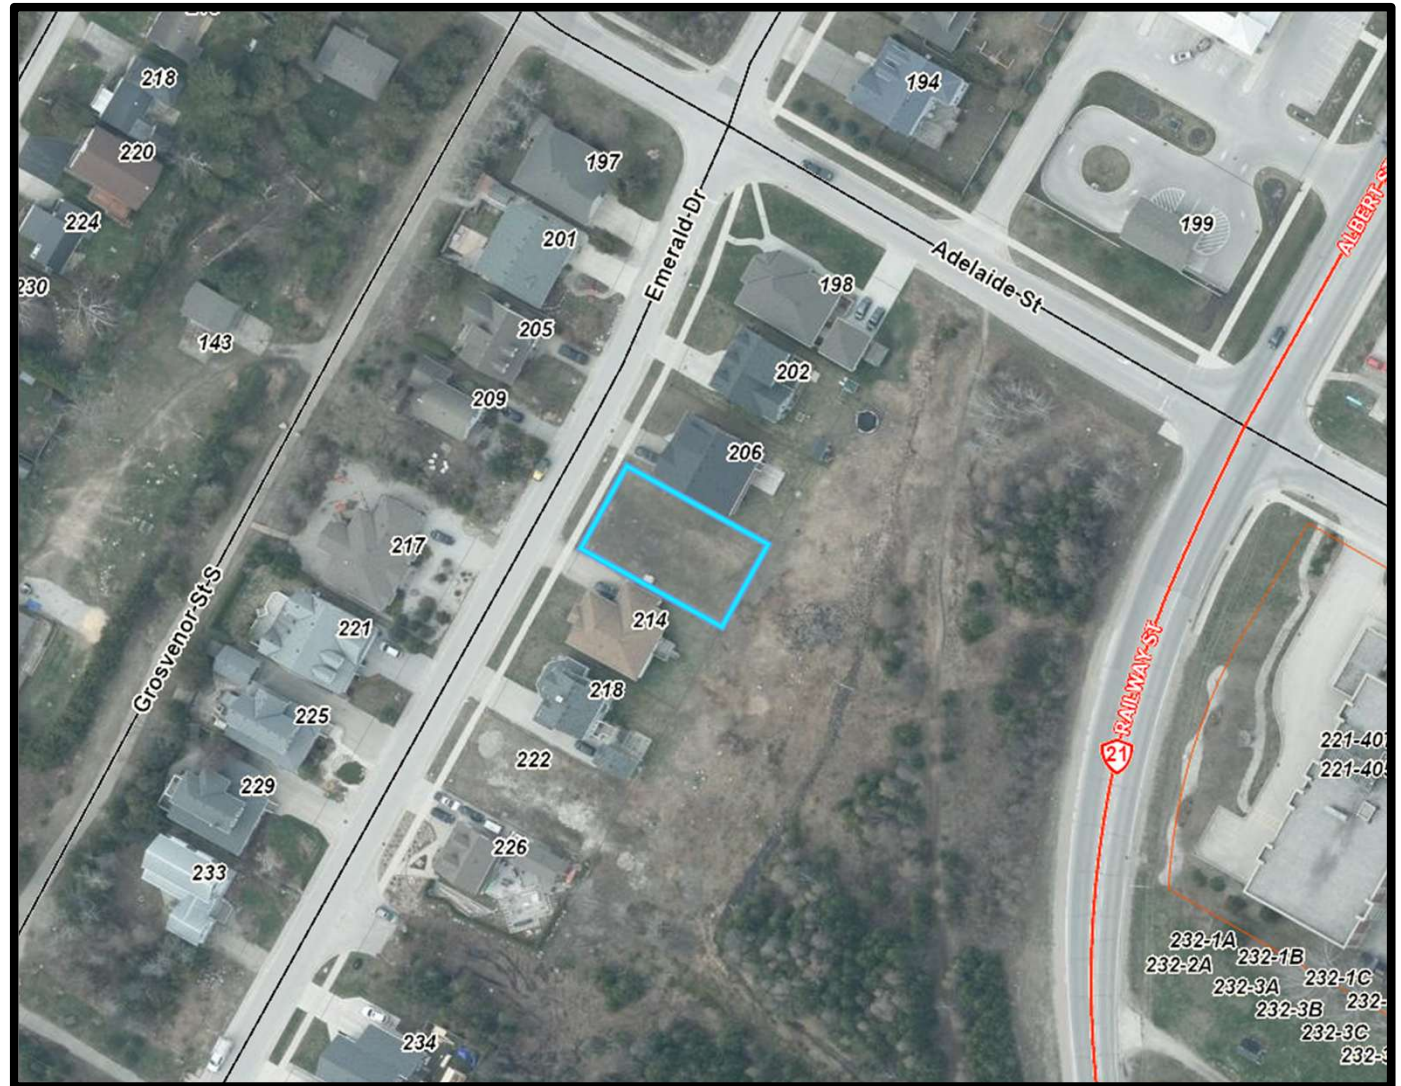

Southampton Vacant Lots

147 Edward Street

Lot: 56' x 108'

210 Emerald Street

Lot: 58' x 100'

Anglesia Street North

Lot: 64' x 161'