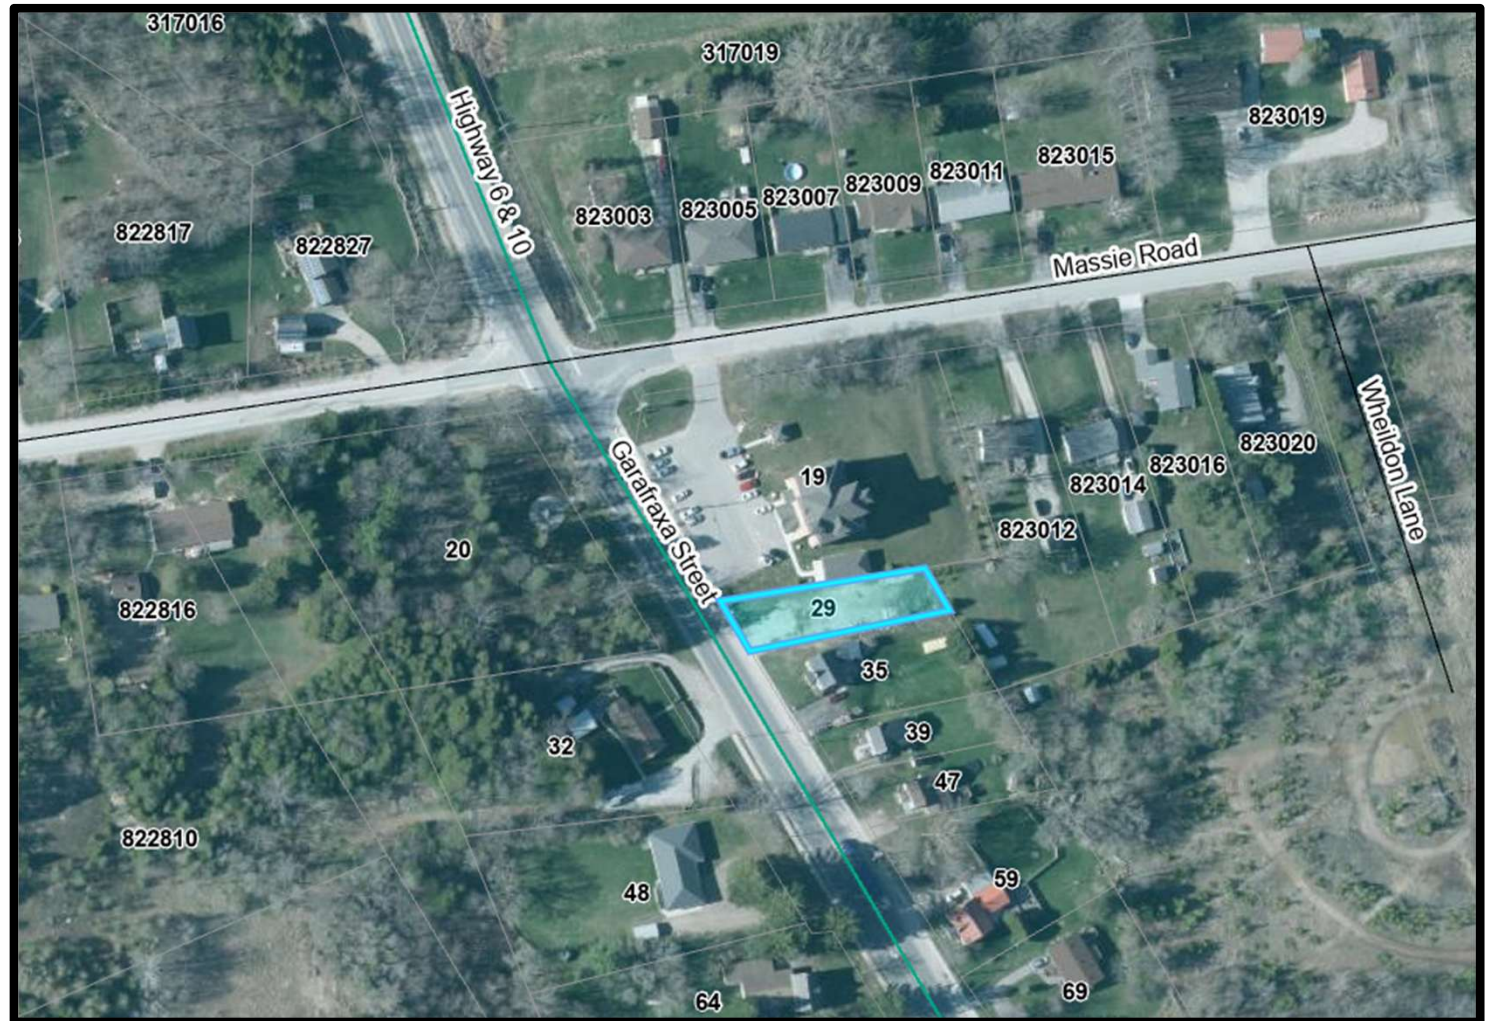

Chatsworth Vacant Lots

Concession 5A, Chatsworth

Part 4/5/6:
170' x 461'

Part 7/8/9:
170' x 461'

George Street & Lundolder Drive, Chatsworth

36 George St:
80' x 232'

28 George St:
166' x 254'

6 Lundolder Dr:
113' x 174'

40 Jane Street, Chatsworth

Lot: 132' x 165'
.5 acres

29 Garafraxa Street, Chatsworth

Lot: 56' x 171'

Massie Road, Chatsworth

Lot: 210' x 423'
2.04 acres

Sunny Valley Road South, Chatsworth

Part 1: 2.49 acres

Lot: 466' x 250'
2.56 acres

Grey Road 25, Dornoch

Part 1: 210' x 193'
0.938 acres

Part 2: 210' x 193'
0.938 acres

Holland Centre

Part 5: 7.39 acres

Lot 3: 110' x 200'
.51 acres

Lot 5: 110' x 150'
.38 acres

Lot 11: 100' x 204'
.47 acres

Lot 18: 100' x 200'
.46 acres

Confederation Drive, Holland Centre

Lot 17: 140' x 307'
.65 acres

Lot 18: 140' x 307'
.57 acres

South Street, Williamsford

Lot: 118' x 136'
.37 acres