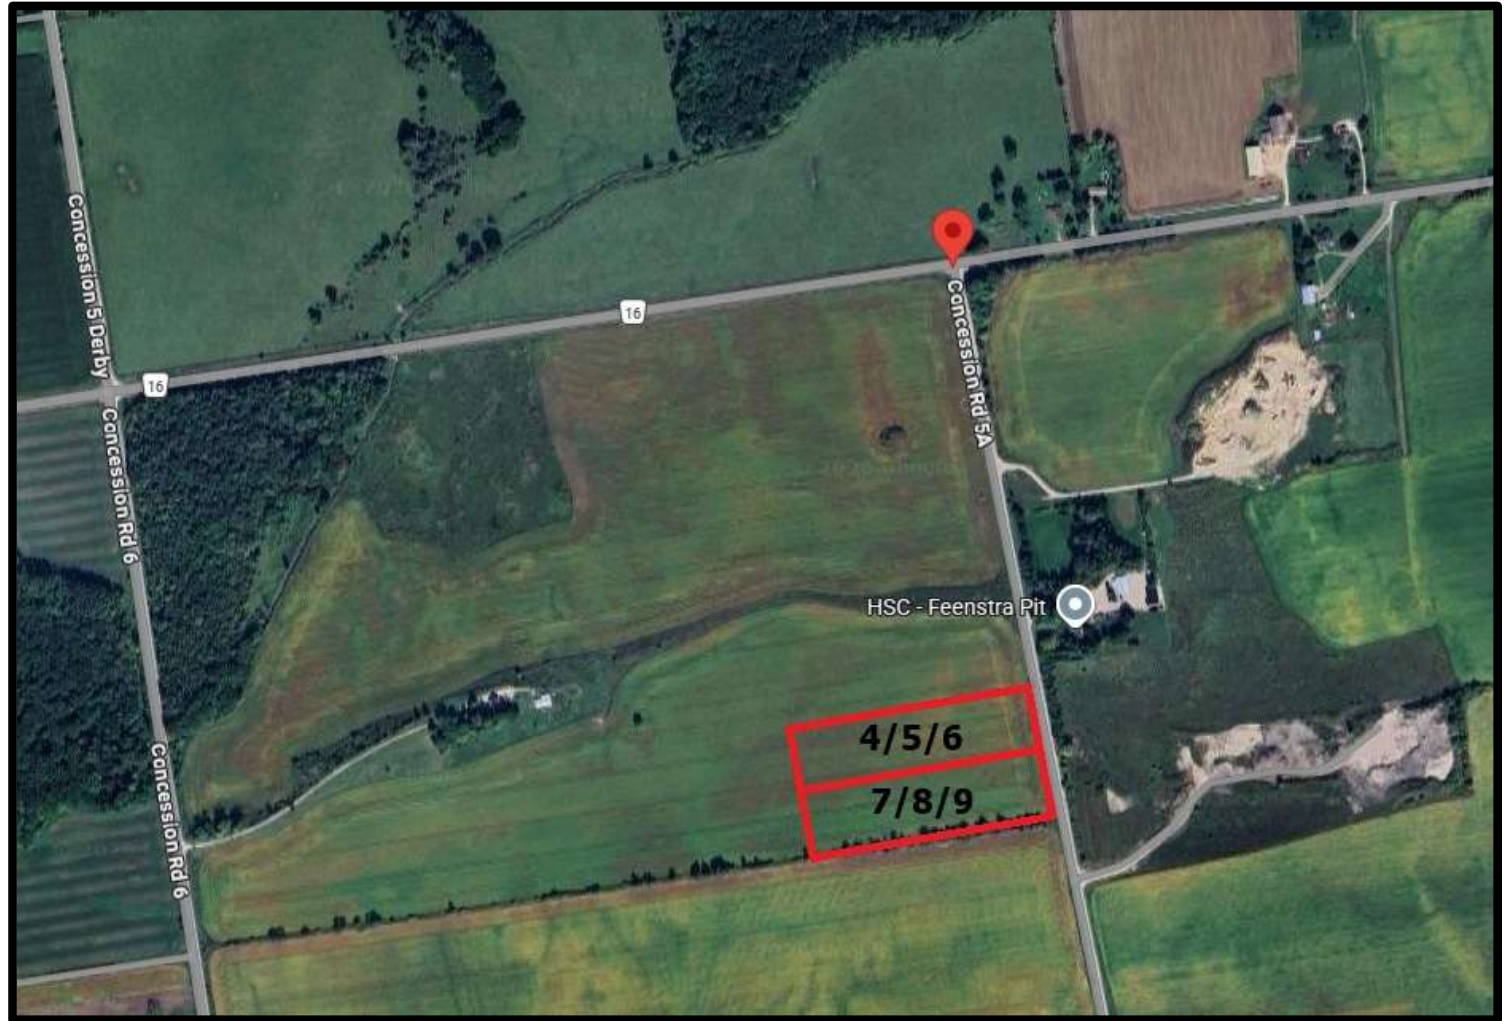

Chatsworth Vacant Lots

Concession 5A, Chatsworth

Part 4/5/6:
170' x 461'

Part 7/8/9:
170' x 461'

George Street & Lundolder Drive, Chatsworth

36 George St:
80' x 232'

28 George St:
166' x 254'

6 Lundolder Dr:
113' x 174'

40 Jane Street, Chatsworth

Lot: 132' x 165'
.5 acres

29 Garafraxa Street, Chatsworth

Lot: 56' x 171'

Massie Road, Chatsworth

Lot: 210' x 423'
2.04 acres

Sunny Valley Road South, Chatsworth

Part 1: 2.49 acres

Lot: 466' x 250'
2.56 acres

Grey Road 25, Dornoch

Part 1: 210' x 193'
0.938 acres

Part 2: 210' x 193'
0.938 acres

Holland Centre

Part 5: 7.39 acres

Lot 3: 110' x 200'
.51 acres

Lot 5: 110' x 150'
.38 acres

Lot 11: 100' x 204'
.47 acres

Lot 18: 100' x 200'
.46 acres

Confederation Drive, Holland Centre

Lot 17: 140' x 307'
.65 acres

Lot 18: 140' x 307'
.57 acres

South Street, Williamsford

Lot: 118' x 136'
.37 acres