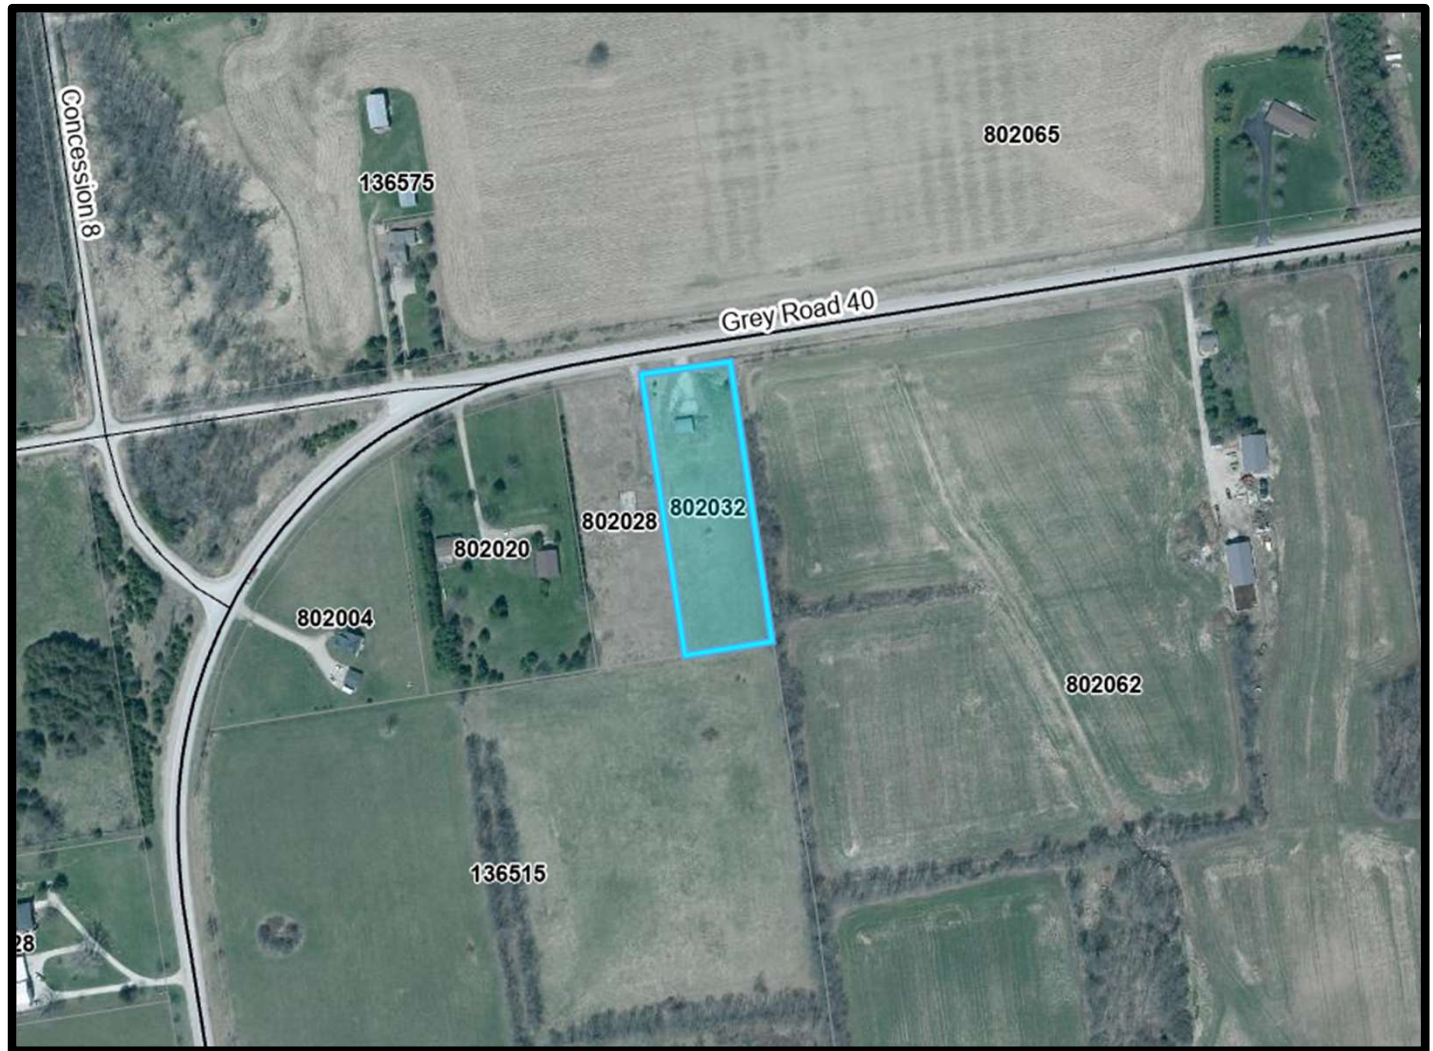

802032 Grey Road 40, Chatsworth

Lot: 163' x 509'
1.908 acres