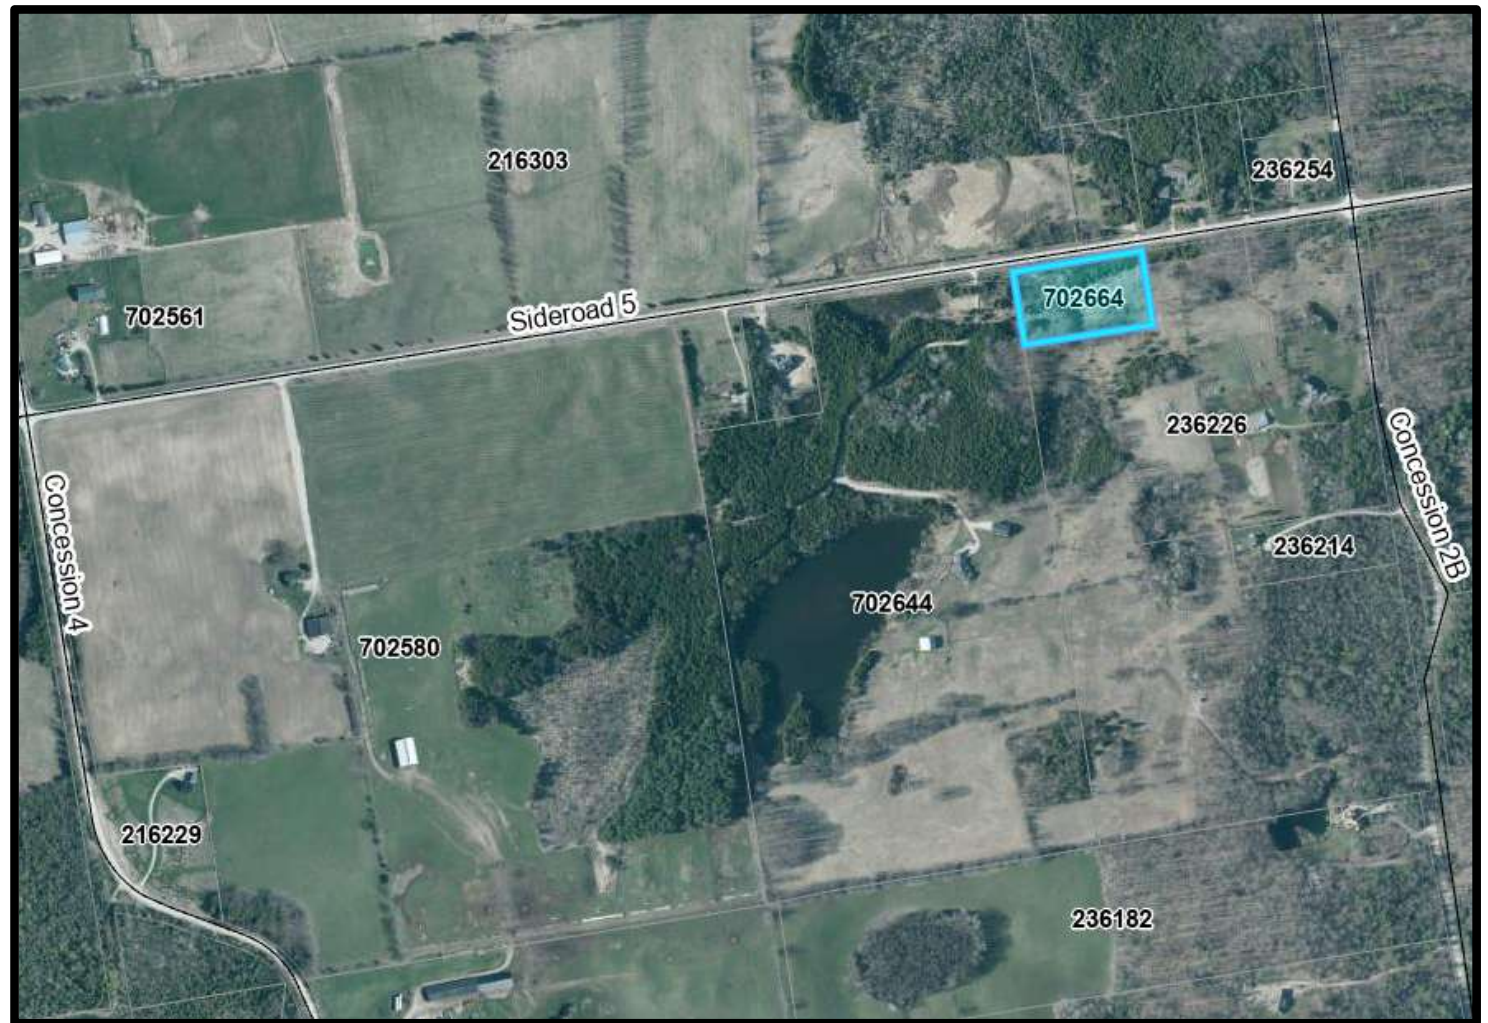

Lot: 466' x 250'
2.56 acres

Grey Road 25, Dornoch

Part 1: 210' x 193'
0.938 acres

Part 2: 210' x 193'
0.938 acres

Holland Centre

Part 5: 7.39 acres

Lot 3: 110' x 200'
.51 acres

Lot 5: 110' x 150'
.38 acres

Lot 11: 100' x 204'
.47 acres

Lot 18: 100' x 200'
.46 acres

Confederation Drive, Holland Centre

Lot 17: 140' x 307'
.65 acres

Lot 18: 140' x 307'
.57 acres

South Street, Williamsford

Lot: 118' x 136'
.37 acres

Desboro

Parcel 1: 190' x 200'
.87 acres
16R6270 Pt 1

Parcel 2: 190' x 200'
.87 acres
16R6270 Pt 2

Parcel 3: 190' x 200'
.87 acres
16R6270 Pt 3

Parcel 4: 210' x 200'
.96 acres
16R5506 Pt 1

Parcel 5: 210' x 200'
.96 acres
16R5939 Pt 1

Parcel 6: 80' x 200'
.36 acres
16R1379 Pt 5&6