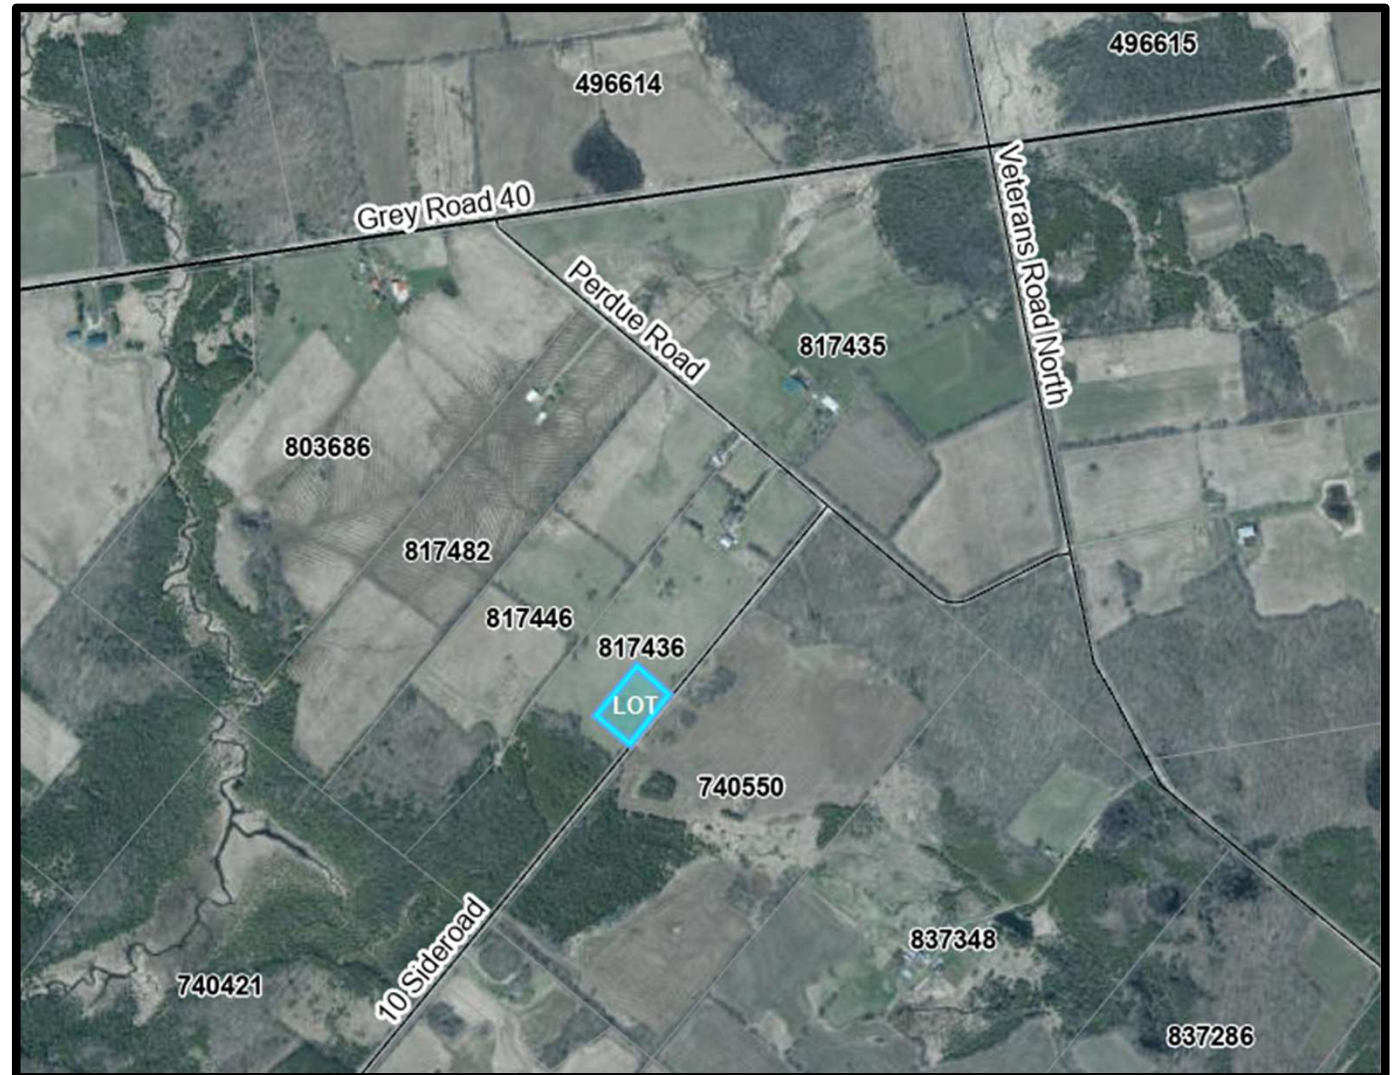

Sideroad 10, Chatsworth

Lot: 394' x 263'
2.37 acres