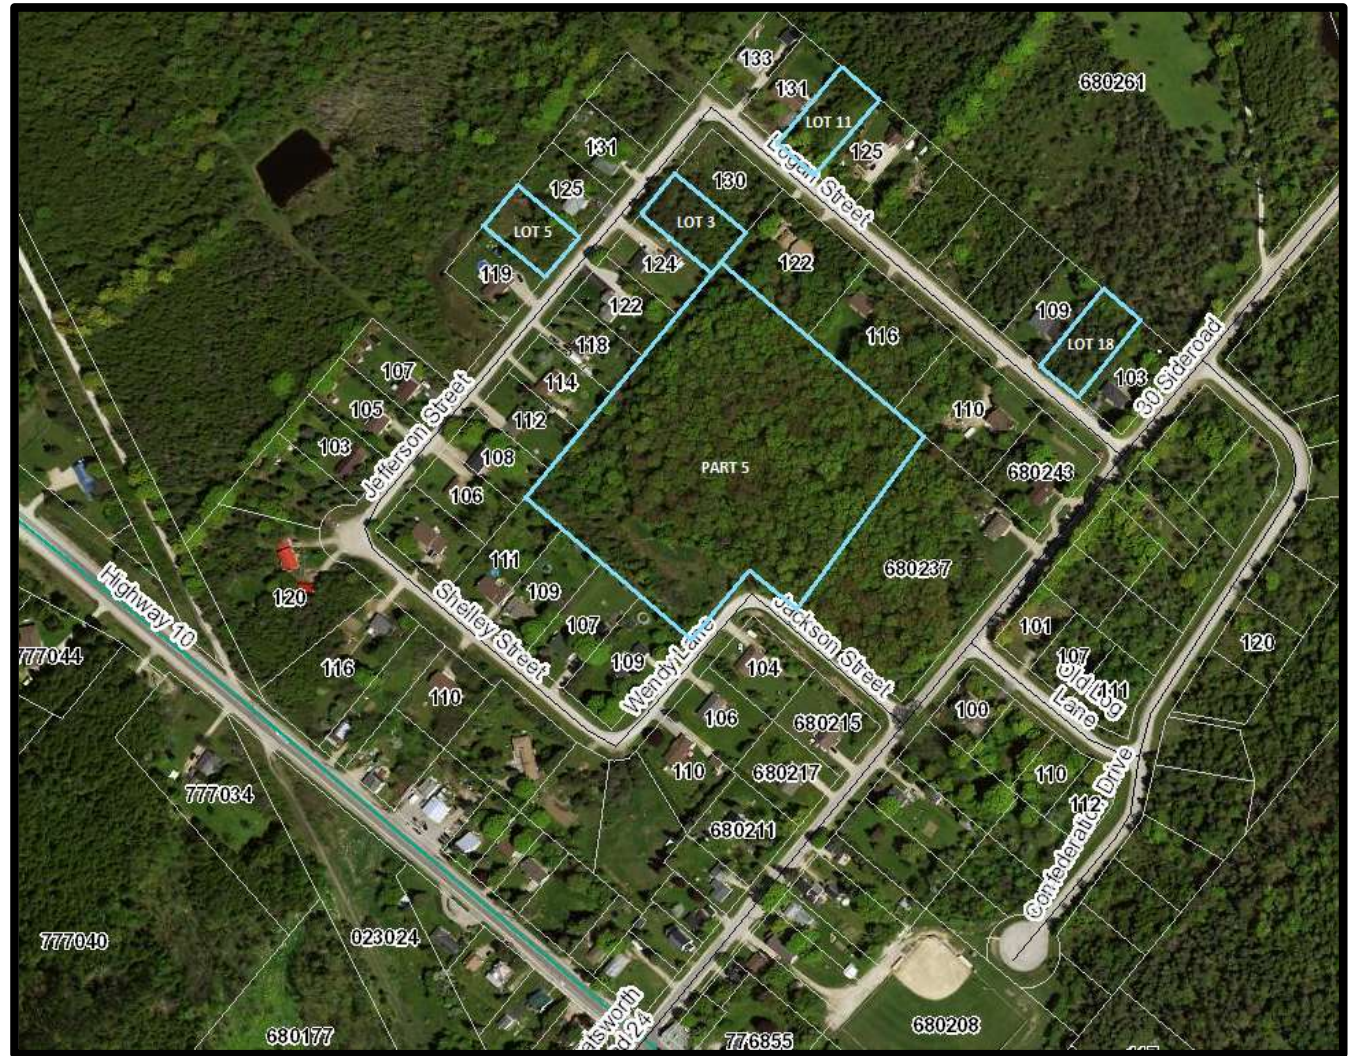

Lot: 466' x 250'
2.56 acres

Grey Road 25, Dornoch

Part 1: 210' x 193'
0.938 acres

Part 2: 210' x 193'
0.938 acres

Holland Centre

Part 5: 7.39 acres

Lot 3: 110' x 200'
.51 acres

Lot 5: 110' x 150'
.38 acres

Lot 11: 100' x 204'
.47 acres

Lot 18: 100' x 200'
.46 acres

Confederation Drive, Holland Centre

Lot 17: 140' x 307'
.65 acres

Lot 18: 140' x 307'
.57 acres

South Street, Williamsford

Lot: 118' x 136'
.37 acres

Desboro

Parcel 1: 190' x 200'
.87 acres
16R6270 Pt 1

Parcel 2: 190' x 200'
.87 acres
16R6270 Pt 2

Parcel 3: 190' x 200'
.87 acres
16R6270 Pt 3

Parcel 4: 210' x 200'
.96 acres
16R5506 Pt 1

Parcel 5: 210' x 200'
.96 acres
16R5939 Pt 1

Parcel 6: 80' x 200'
.36 acres
16R1379 Pt 5&6