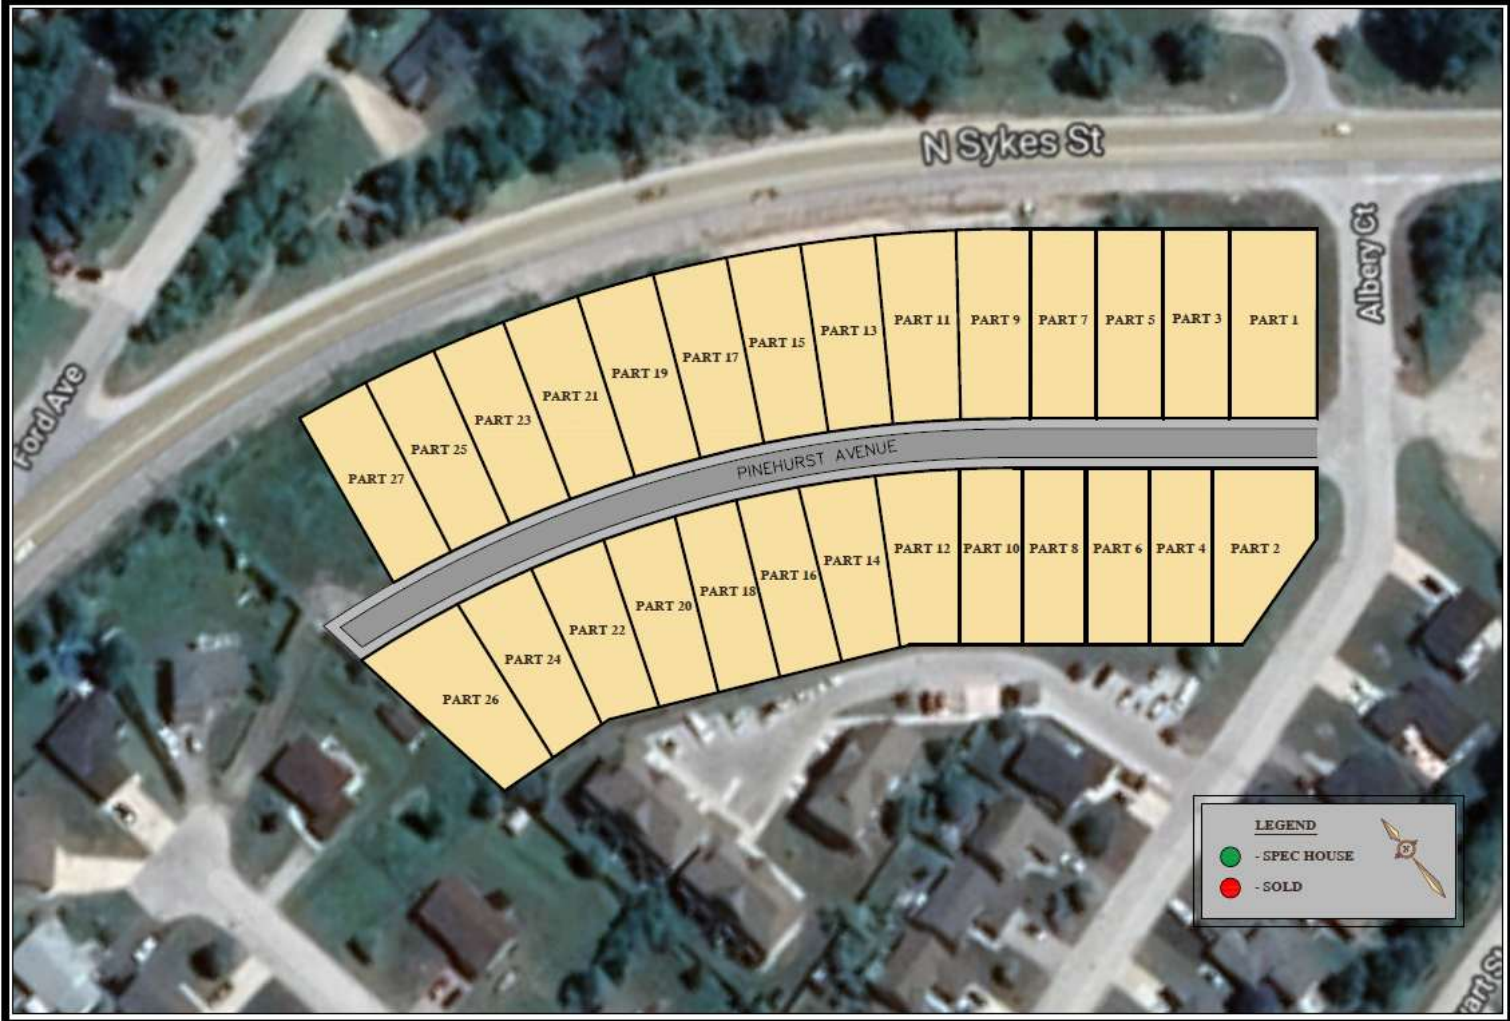

Meaford Vacant Lots

2 Grace Avenue

Lot: 66' x 125'

Lorne Street

Part 2: 60' x 213'

St. Andrews Drive

Lot 18: 49' x 174'

Lot 19: 50' x 177'

Lot 24: 52' x 275'

Lot 25: 49' x 274'

Lot 26: 58' x 283'

Lot 26A: 46' x 102'

Lot 27: 58' x 102'

78 Albery Court

Lot: 62' x 131'

Pinehurst Ave

- Part 1: 55' x 120'
- Part 2: 57' x 112'
- Part 3: 42' x 120'
- Part 4: 40' x 112'
- Part 5: 42' x 120'
- Part 6: 40' x 112'
- Part 7: 42' x 120'
- Part 8: 40' x 112'
- Part 9: 47' x 120'
- Part 10: 40' x 112'
- Part 11: 43' x 120'
- Part 12: 40' x 111'
- Part 13: 41' x 121'
- Part 14: 38' x 114'
- Part 15: 41' x 120'
- Part 16: 40' x 115'
- Part 17: 41' x 120'
- Part 18: 40' x 114'
- Part 19: 43' x 120'
- Part 20: 38' x 111'
- Part 21: 43' x 120'
- Part 22: 38' x 108'
- Part 23: 42' x 120'
- Part 24: 37' x 108'
- Part 25: 42' x 120'
- Part 26: 37' x 114'
- Part 27: 42' x 120'

Sunny Valley Road

Lot 1: 5.1 acres

Part 1: 5.3 acres

Part 2: 3 acres

Grey Road 15

Lot: 50' x 336'

Highway 6 & 10

Lot: 75' x 200'