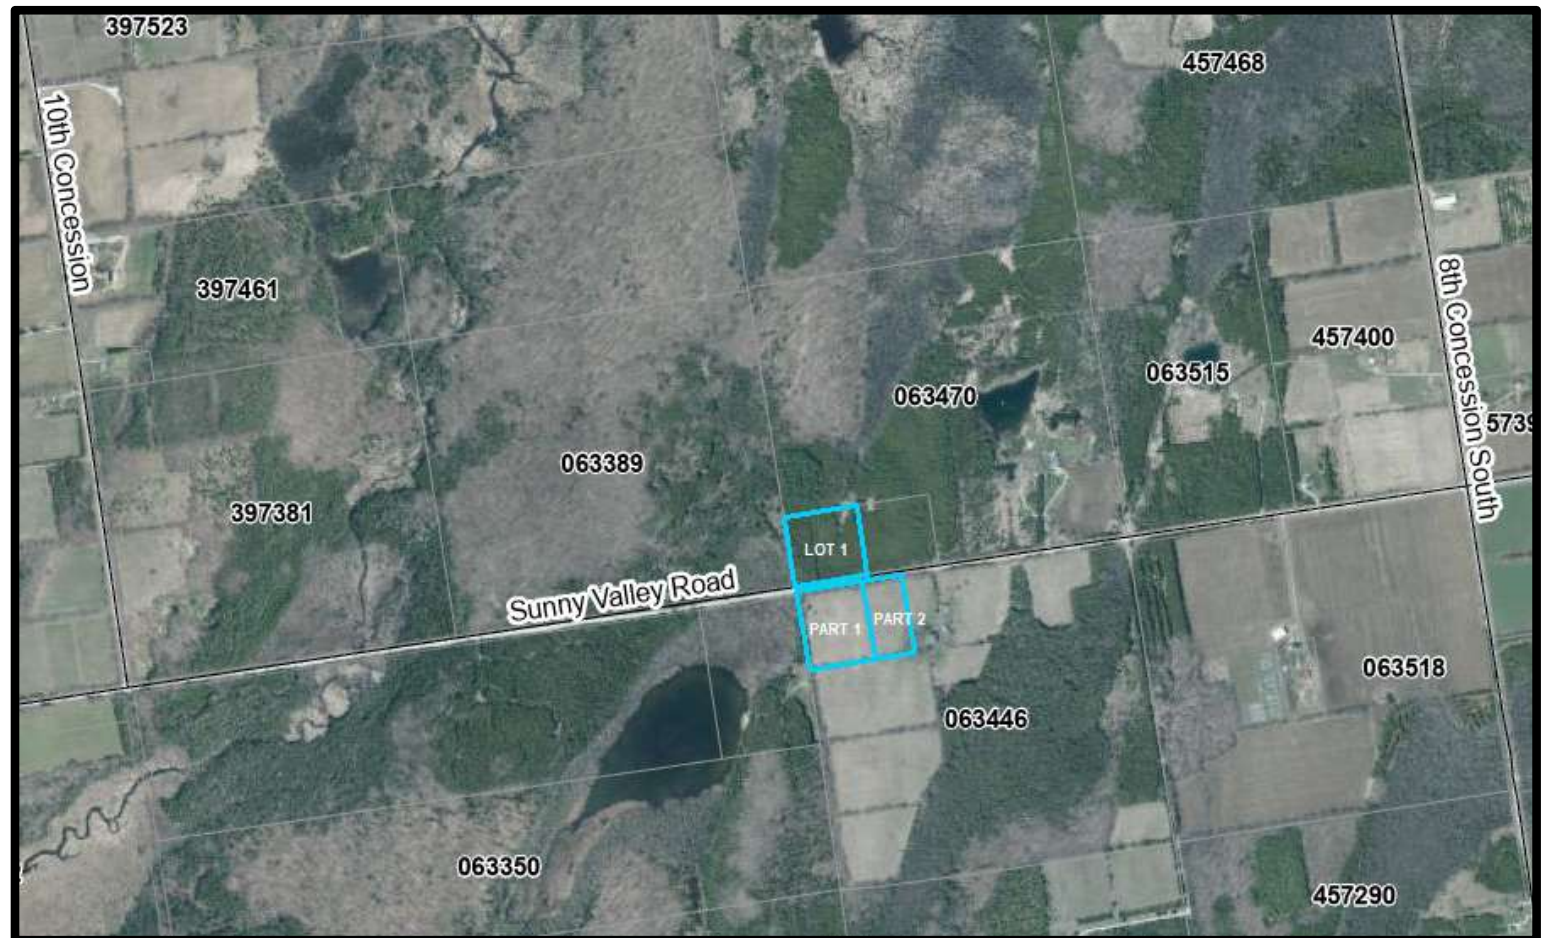

Meaford Vacant Lots

2 Grace Avenue

Lot: 66' x 125'

Lorne Street

Part 2: 60' x 213'

St. Andrews Drive

Lot 18: 49' x 174'

Lot 19: 50' x 177'

Lot 24: 52' x 275'

Lot 25: 49' x 274'

Lot 26: 58' x 283'

Lot 26A: 46' x 102'

Lot 27: 58' x 102'

78 Albery Court

Lot: 62' x 131'

Pinehurst Ave

- Part 1: 55' x 120'
- Part 2: 57' x 112'
- Part 3: 42' x 120'
- Part 4: 40' x 112'
- Part 5: 42' x 120'
- Part 6: 40' x 112'
- Part 7: 42' x 120'
- Part 8: 40' x 112'
- Part 9: 47' x 120'
- Part 10: 40' x 112'
- Part 11: 43' x 120'
- Part 12: 40' x 111'
- Part 13: 41' x 121'
- Part 14: 38' x 114'
- Part 15: 41' x 120'
- Part 16: 40' x 115'
- Part 17: 41' x 120'
- Part 18: 40' x 114'
- Part 19: 43' x 120'
- Part 20: 38' x 111'
- Part 21: 43' x 120'
- Part 22: 38' x 108'
- Part 23: 42' x 120'
- Part 24: 37' x 108'
- Part 25: 42' x 120'
- Part 26: 37' x 114'
- Part 27: 42' x 120'

Sunny Valley Road

Lot 1: 5.1 acres

Part 1: 5.3 acres

Part 2: 3 acres

Grey Road 15

Lot: 50' x 336'

Highway 6 & 10

Lot: 75' x 200'