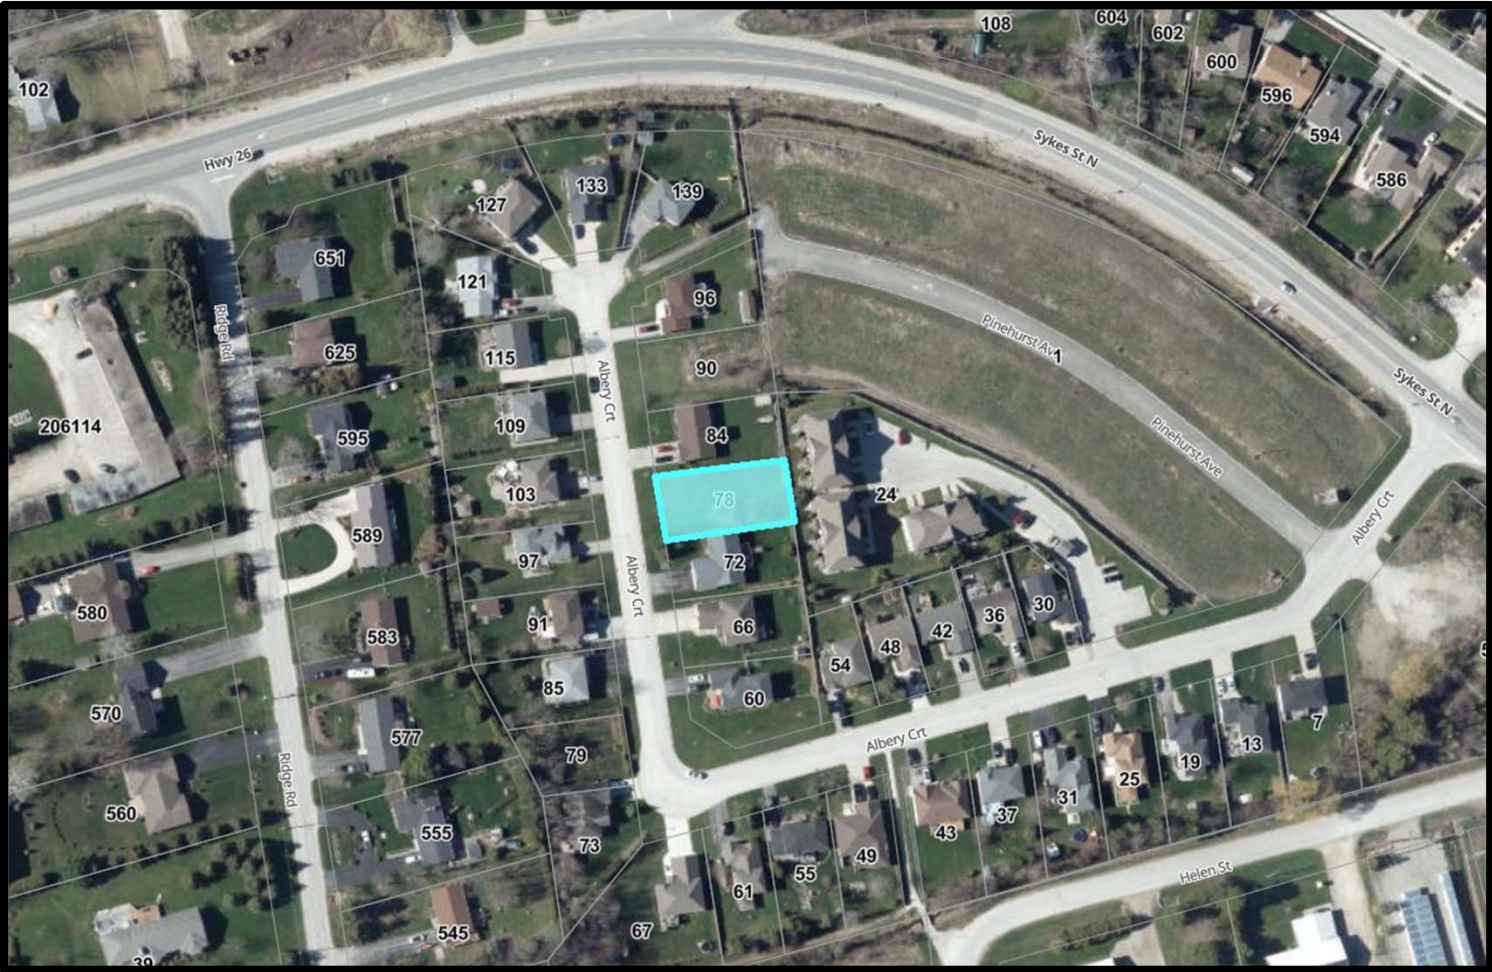

Meaford Vacant Lots

2 Grace Avenue

Lot: 66' x 125'

Lorne Street

Part 2: 60' x 213'

St. Andrews Drive

Lot 18: 49' x 174'

Lot 19: 50' x 177'

Lot 24: 52' x 275'

Lot 25: 49' x 274'

Lot 26: 58' x 283'

Lot 26A: 46' x 102'

Lot 27: 58' x 102'

78 Albery Court

Lot: 62' x 131'

Pinehurst Ave

- Part 1: 55' x 120'
- Part 2: 57' x 112'
- Part 3: 42' x 120'
- Part 4: 40' x 112'
- Part 5: 42' x 120'
- Part 6: 40' x 112'
- Part 7: 42' x 120'
- Part 8: 40' x 112'
- Part 9: 47' x 120'
- Part 10: 40' x 112'
- Part 11: 43' x 120'
- Part 12: 40' x 111'
- Part 13: 41' x 121'
- Part 14: 38' x 114'
- Part 15: 41' x 120'
- Part 16: 40' x 115'
- Part 17: 41' x 120'
- Part 18: 40' x 114'
- Part 19: 43' x 120'
- Part 20: 38' x 111'
- Part 21: 43' x 120'
- Part 22: 38' x 108'
- Part 23: 42' x 120'
- Part 24: 37' x 108'
- Part 25: 42' x 120'
- Part 26: 37' x 114'
- Part 27: 42' x 120'

Sunny Valley Road

Lot 1: 5.1 acres

Part 1: 5.3 acres

Part 2: 3 acres

Grey Road 15

Lot: 50' x 336'

Highway 6 & 10

Lot: 75' x 200'