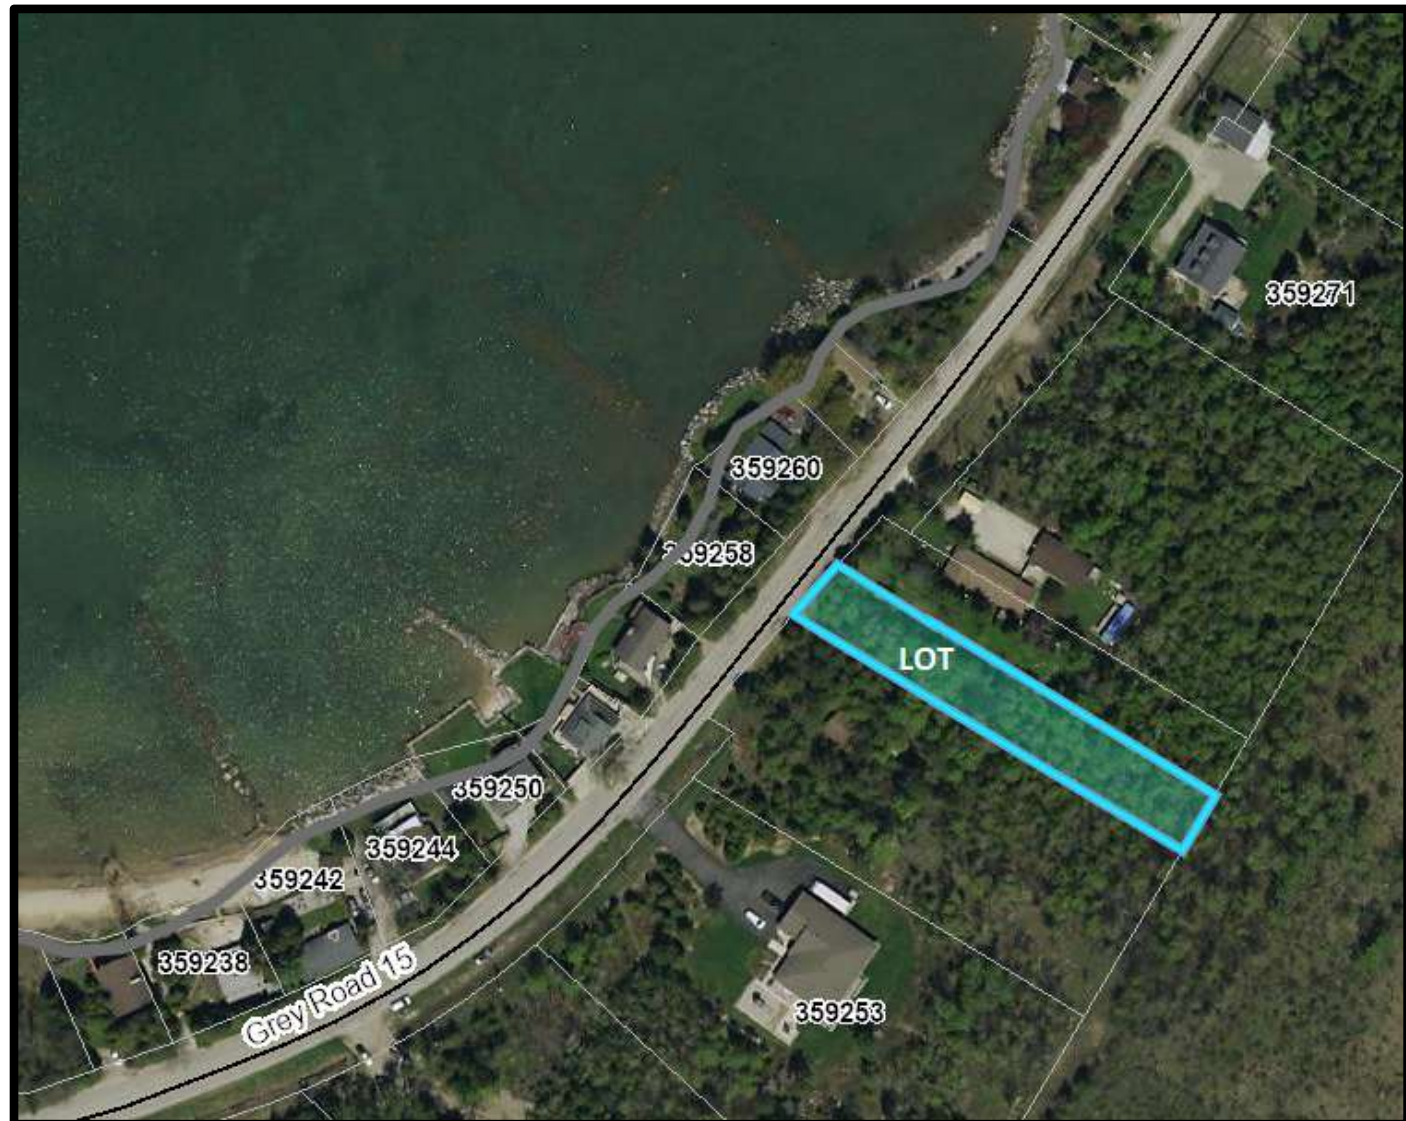

Meaford Vacant Lots

2 Grace Avenue

Lot: 66' x 125'

Lorne Street

Part 2: 60' x 213'

St. Andrews Drive

Lot 18: 49' x 174'

Lot 19: 50' x 177'

Lot 24: 52' x 275'

Lot 25: 49' x 274'

Lot 26: 58' x 283'

Lot 26A: 46' x 102'

Lot 27: 58' x 102'

78 Albery Court

Lot: 62' x 131'

Pinehurst Ave

- Part 1: 55' x 120'
- Part 2: 57' x 112'
- Part 3: 42' x 120'
- Part 4: 40' x 112'
- Part 5: 42' x 120'
- Part 6: 40' x 112'
- Part 7: 42' x 120'
- Part 8: 40' x 112'
- Part 9: 47' x 120'
- Part 10: 40' x 112'
- Part 11: 43' x 120'
- Part 12: 40' x 111'
- Part 13: 41' x 121'
- Part 14: 38' x 114'
- Part 15: 41' x 120'
- Part 16: 40' x 115'
- Part 17: 41' x 120'
- Part 18: 40' x 114'
- Part 19: 43' x 120'
- Part 20: 38' x 111'
- Part 21: 43' x 120'
- Part 22: 38' x 108'
- Part 23: 42' x 120'
- Part 24: 37' x 108'
- Part 25: 42' x 120'
- Part 26: 37' x 114'
- Part 27: 42' x 120'

Sunny Valley Road

Lot 1: 5.1 acres

Part 1: 5.3 acres

Part 2: 3 acres

Grey Road 15

Lot: 50' x 336'

Highway 6 & 10

Lot: 75' x 200'