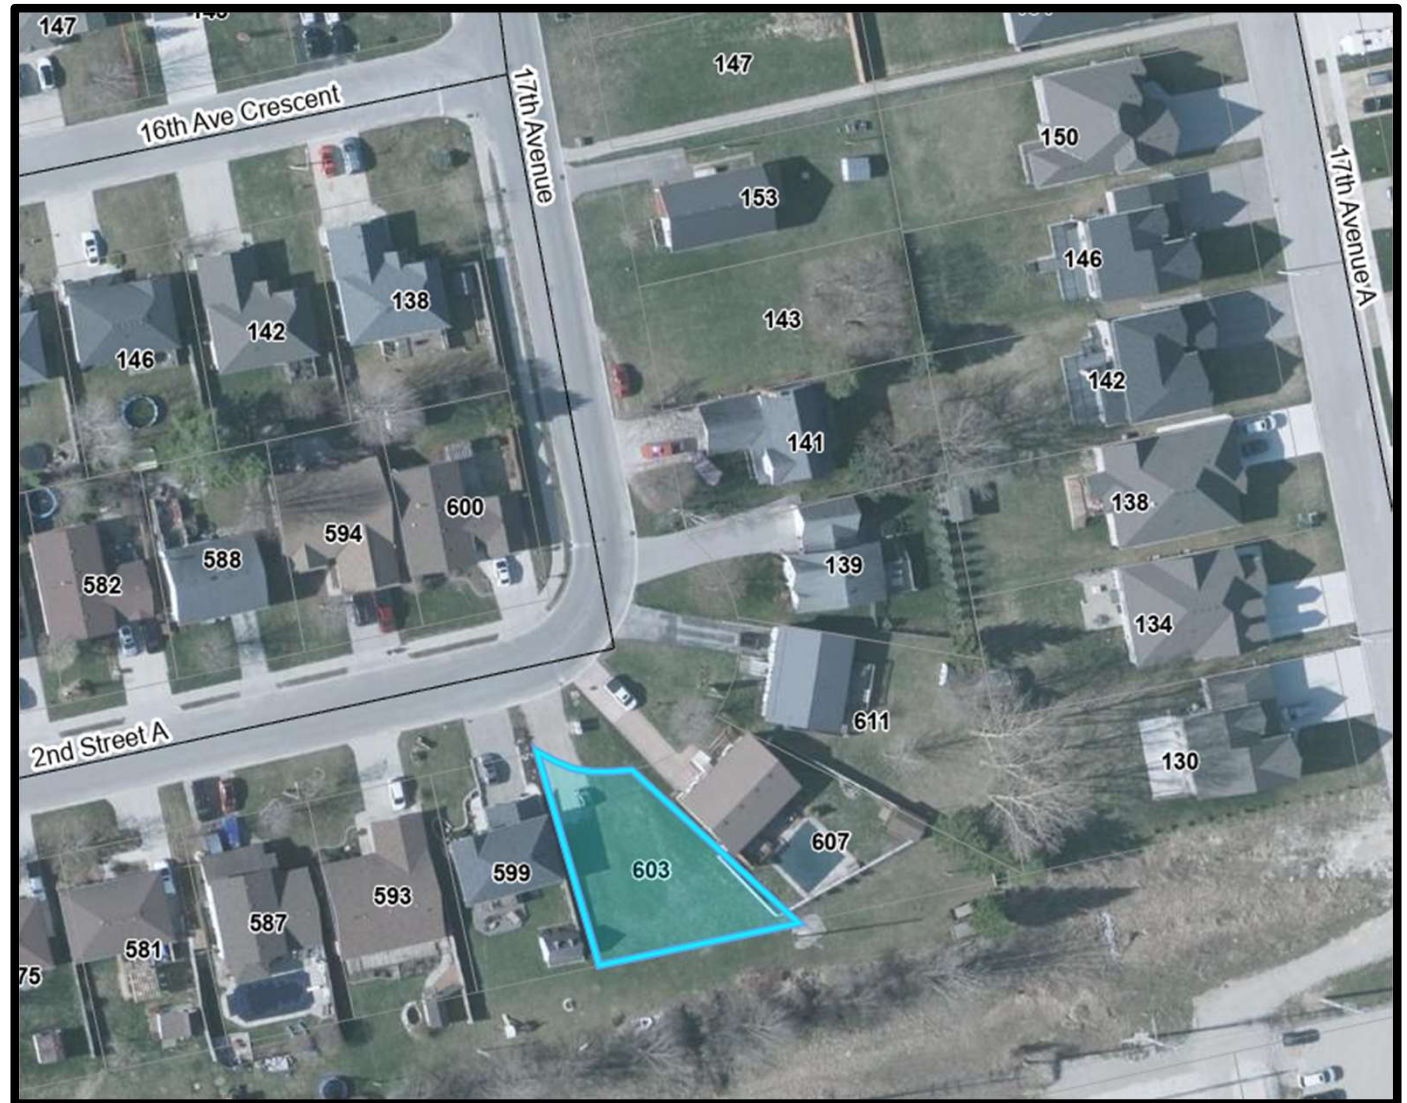

Hanover Vacant Lots

16th Avenue Crescent & 17th Avenue

Lot 10A: 60' x 124'

Lot 23: 72' x 101'

Lot 11A: 60' x 127'

Lot 24: 55' x 100'

Lot 13A: 60' x 99'

Lot 25: 55' x 120'

Lot 11: 49' x 105'

Lot 26: 60' x 102'

Lot 12: 49' x 105'

Lot 44: 58' x 120'

Lot 13: 49' x 101'

Lot 46: 58' x 100'

Lot 14: 49' x 100'

Lot 16: 49' x 103'

Lot 15: 49' x 100'

Lot 17: 49' x 106'

603 2nd Street A

Lot: 88' x 101'

Harris Pines

Lot 1: 50' x 203'	Lot 18: 60' x 148'
Lot 2: 50' x 184'	Lot 19: 59' x 135'
Lot 3: 50' x 154'	Lot 20: 53' x 159'
Lot 4: 55' x 131'	Lot 21: 50' x 159'
Lot 5: 55' x 148'	Lot 22: 48' x 159'
Lot 6: 55' x 148'	Lot 25: 52' x 101'
Lot 7: 50' x 136'	