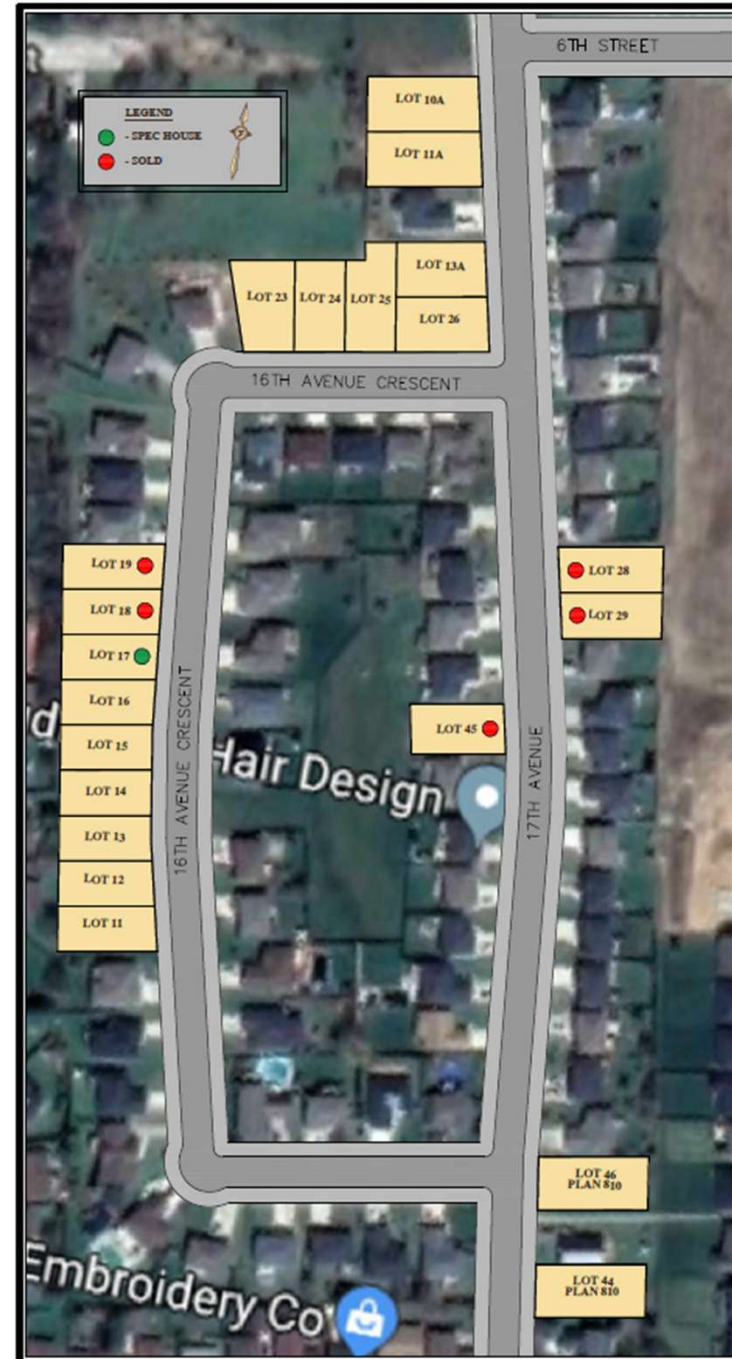

Hanover Vacant Lots

16th Avenue Crescent & 17th Avenue

Lot 10A: 60' x 124'

Lot 23: 72' x 101'

Lot 11A: 60' x 127'

Lot 24: 55' x 100'

Lot 13A: 60' x 99'

Lot 25: 55' x 120'

Lot 11: 49' x 105'

Lot 26: 60' x 102'

Lot 12: 49' x 105'

Lot 44: 58' x 120'

Lot 13: 49' x 101'

Lot 46: 58' x 100'

Lot 14: 49' x 100'

Lot 16: 49' x 103'

Lot 15: 49' x 100'

Lot 17: 49' x 106'

603 2nd Street A

Lot: 88' x 101'

Harris Pines

Lot 1: 50' x 203'	Lot 18: 60' x 148'
Lot 2: 50' x 184'	Lot 19: 59' x 135'
Lot 3: 50' x 154'	Lot 20: 53' x 159'
Lot 4: 55' x 131'	Lot 21: 50' x 159'
Lot 5: 55' x 148'	Lot 22: 48' x 159'
Lot 6: 55' x 148'	Lot 25: 52' x 101'
Lot 7: 50' x 136'	