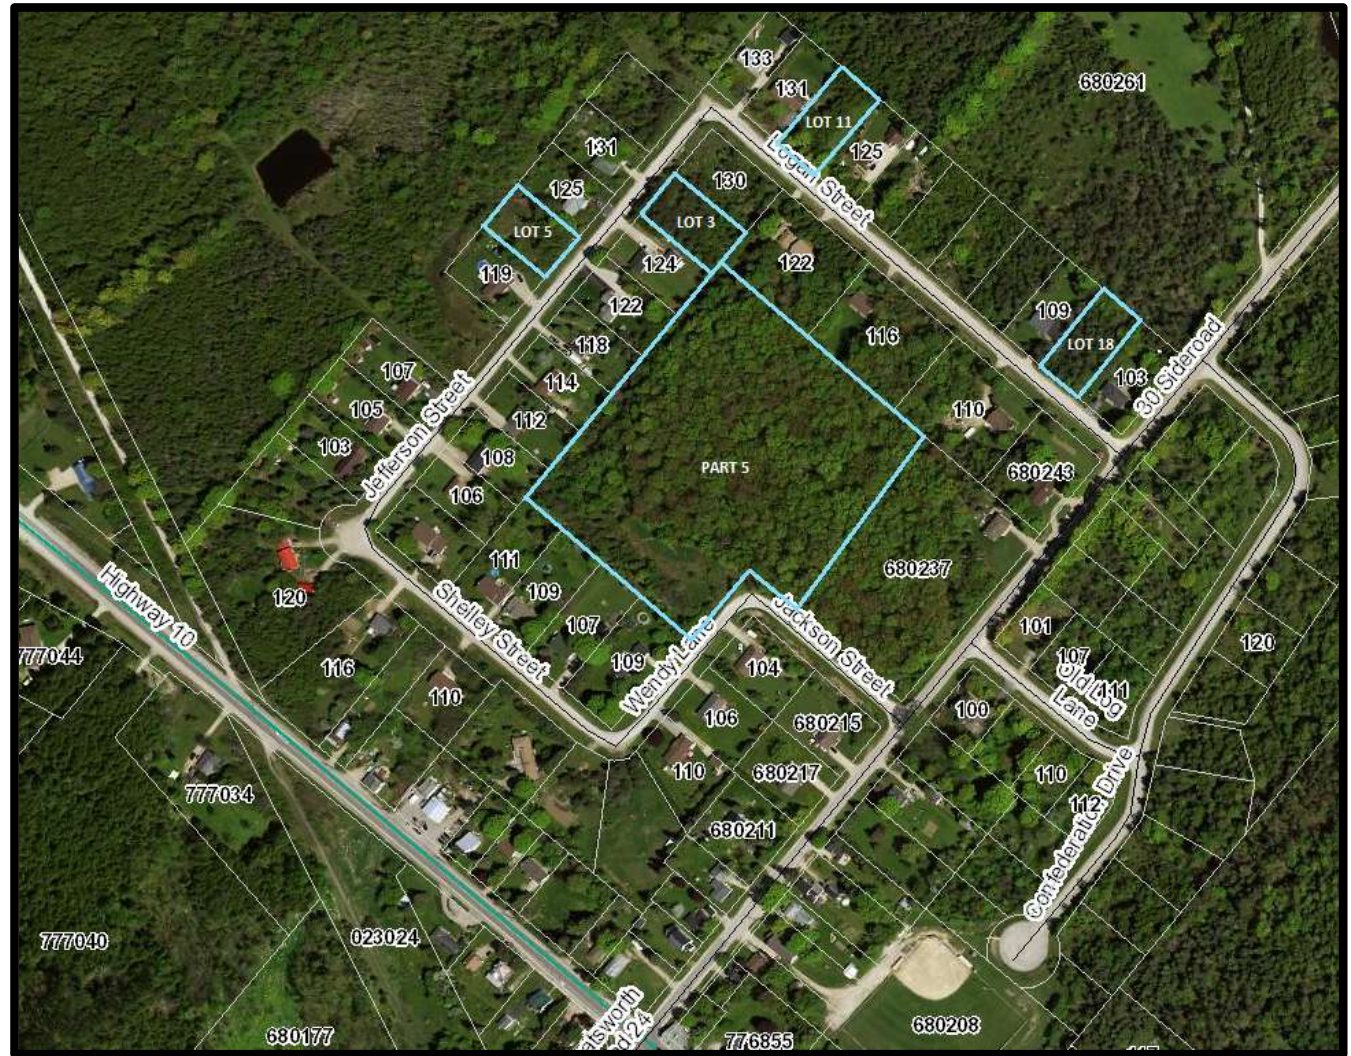

# Holland Centre

Part 5: 7.39 acres

Lot 3: 110' x 200'  
.51 acres

Lot 5: 110' x 150'  
.38 acres

Lot 11: 100' x 204'  
.47 acres

Lot 18: 100' x 200'  
.46 acres

# South Street, Williamsford

Lot: 118' x 136'  
.37 acres

# Desboro

Parcel 1: 190' x 200'  
.87 acres  
16R6270 Pt 1

Parcel 2: 190' x 200'  
.87 acres  
16R6270 Pt 2

Parcel 3: 190' x 200'  
.87 acres  
16R6270 Pt 3

Parcel 4: 210' x 200'  
.96 acres  
16R5506 Pt 1

Parcel 5: 210' x 200'  
.96 acres  
16R5939 Pt 1

Parcel 6: 80' x 200'  
.36 acres  
16R1379 Pt 5&6