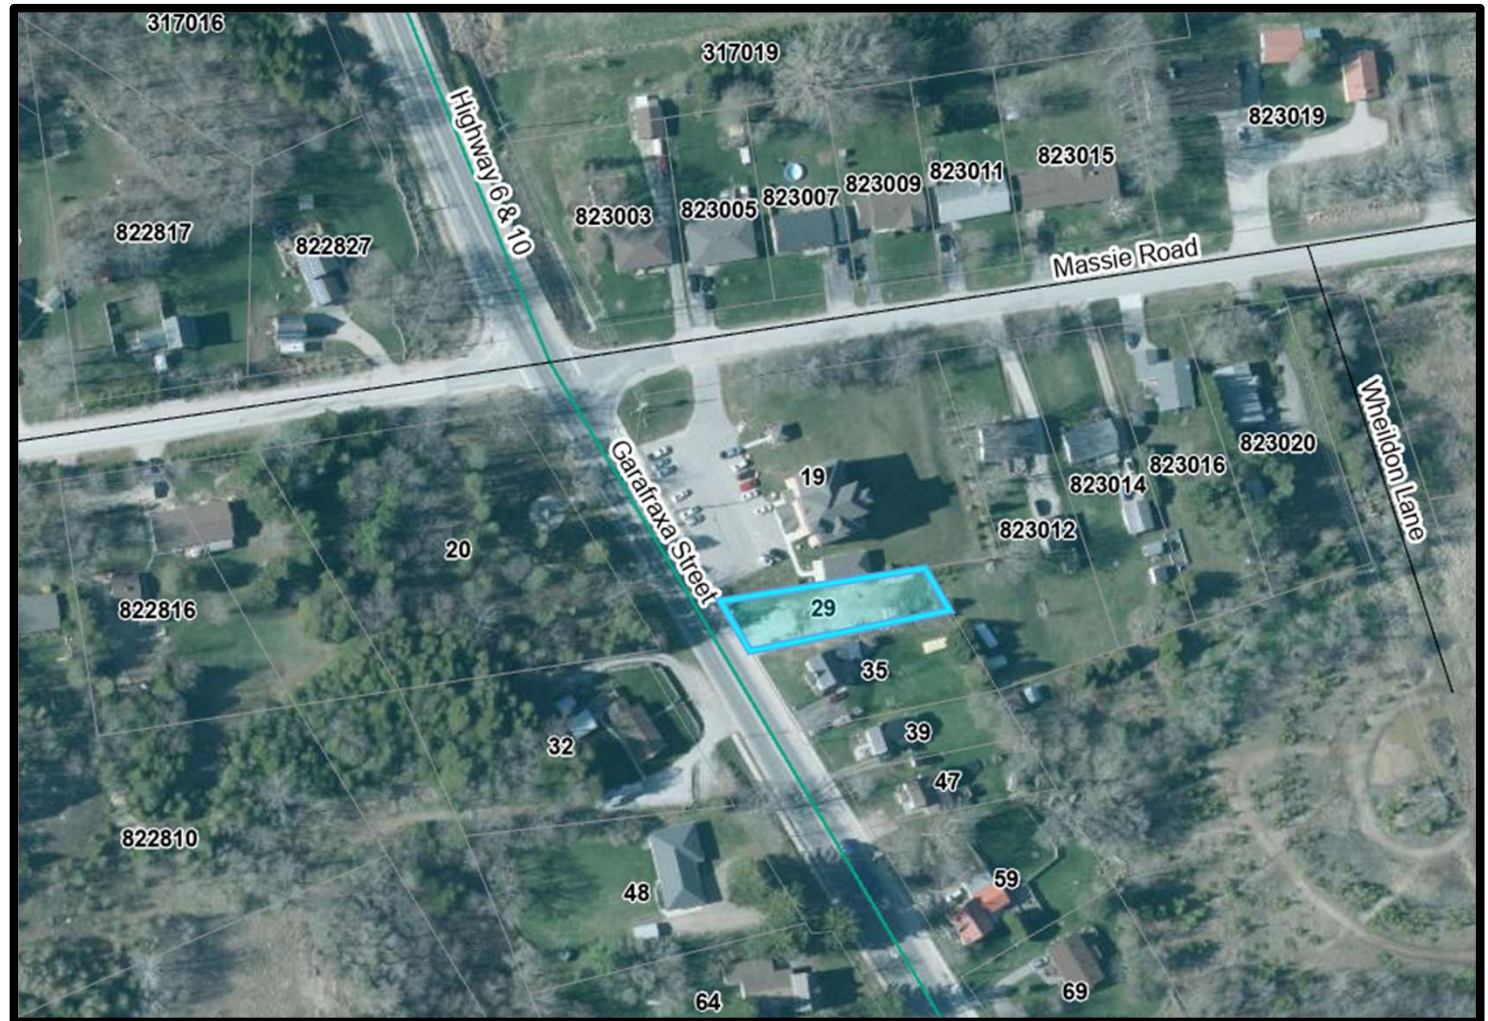

29 Garafraxa Street, Chatsworth

Lot: 56' x 171'