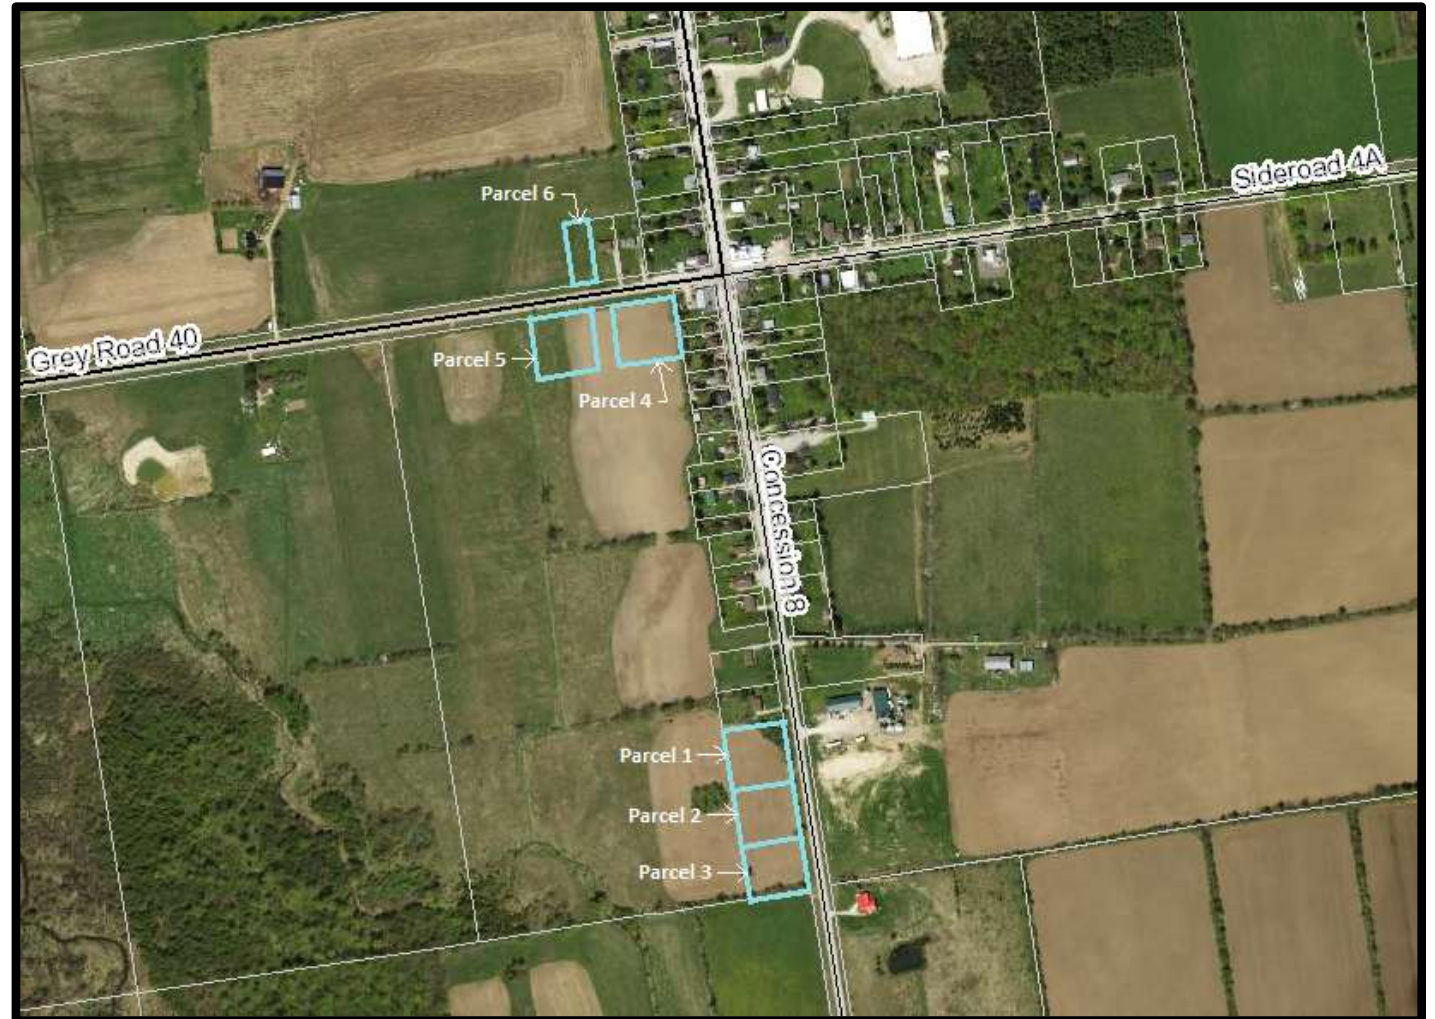

# Holland Centre

Part 5: 7.39 acres

Lot 3: 110' x 200'  
.51 acres

Lot 5: 110' x 150'  
.38 acres

Lot 11: 100' x 204'  
.47 acres

Lot 18: 100' x 200'  
.46 acres

# South Street, Williamsford

Lot: 118' x 136'  
.37 acres

# Desboro

Parcel 1: 190' x 200'  
.87 acres  
16R6270 Pt 1

Parcel 2: 190' x 200'  
.87 acres  
16R6270 Pt 2

Parcel 3: 190' x 200'  
.87 acres  
16R6270 Pt 3

Parcel 4: 210' x 200'  
.96 acres  
16R5506 Pt 1

Parcel 5: 210' x 200'  
.96 acres  
16R5939 Pt 1

Parcel 6: 80' x 200'  
.36 acres  
16R1379 Pt 5&6