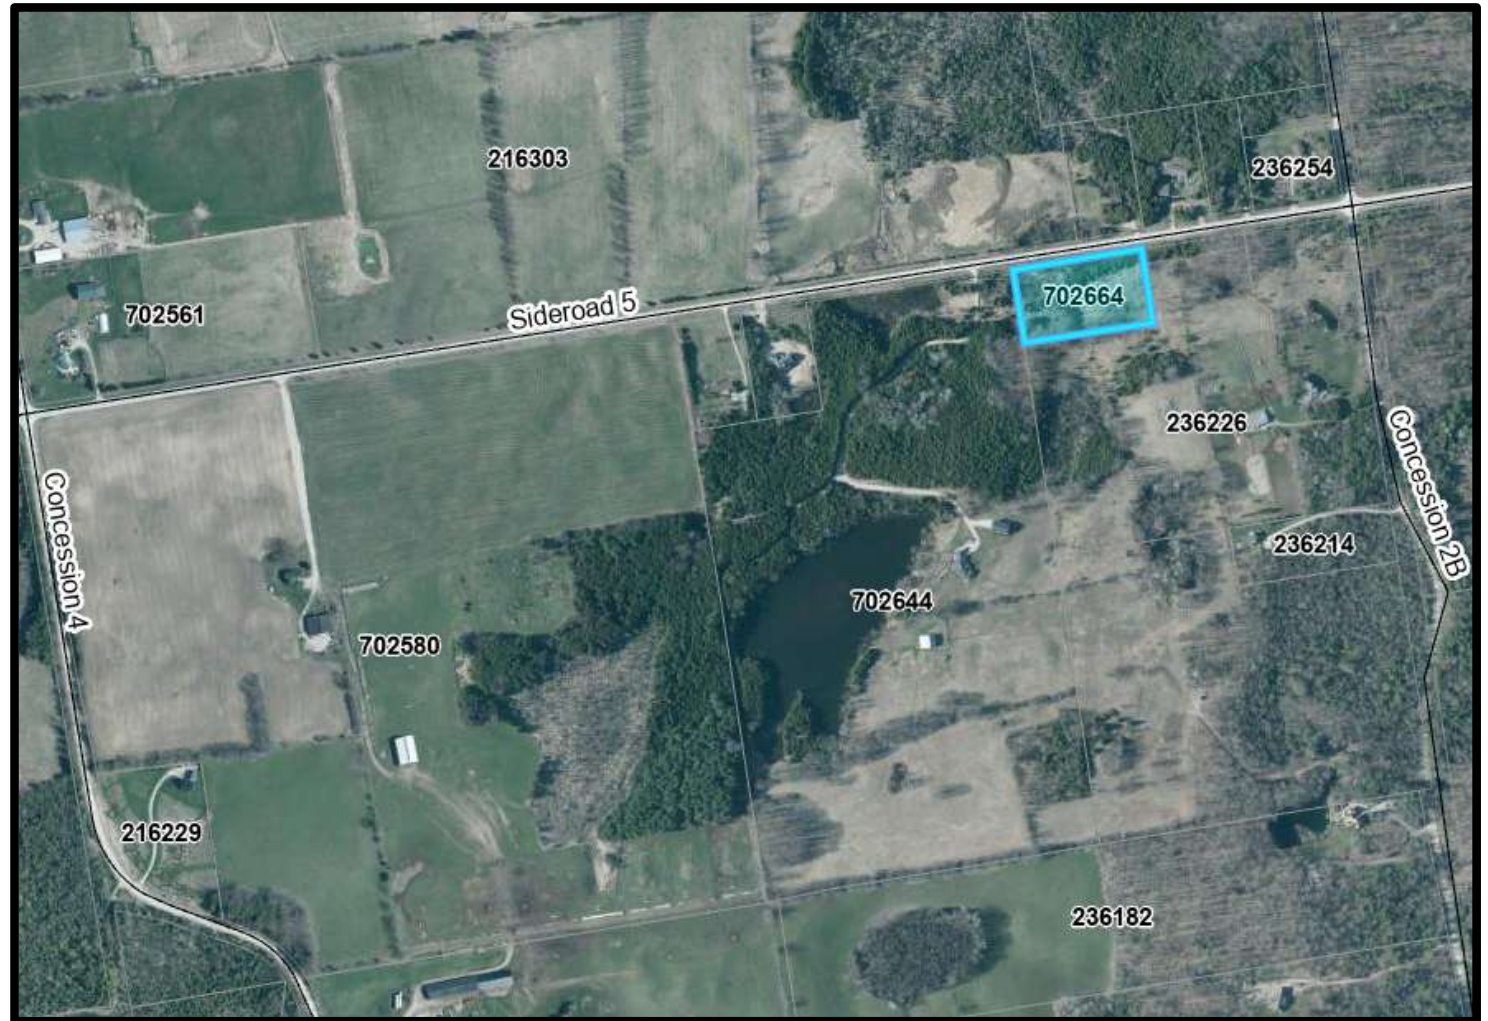

702664 Sideroad 5, Chatsworth

Lot: 466' x 250'
2.56 acres