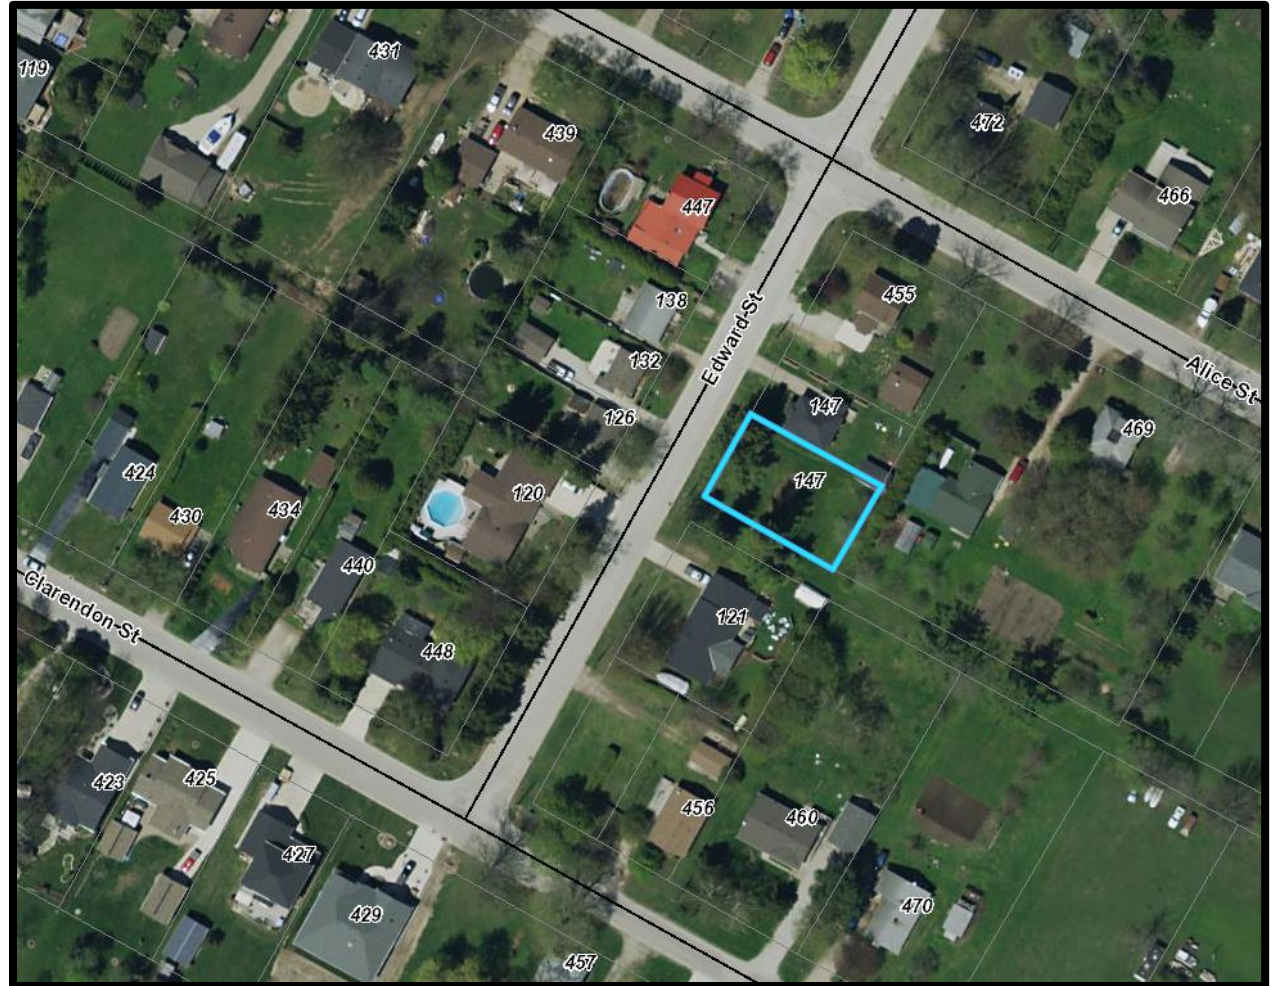

Southampton Vacant Lots

147 Edward Street

Lot: 56' x 108'

17 Beausoleil Road

Lot: 68' x 107'

Anglesia Street North

Lot: 64' x 161'