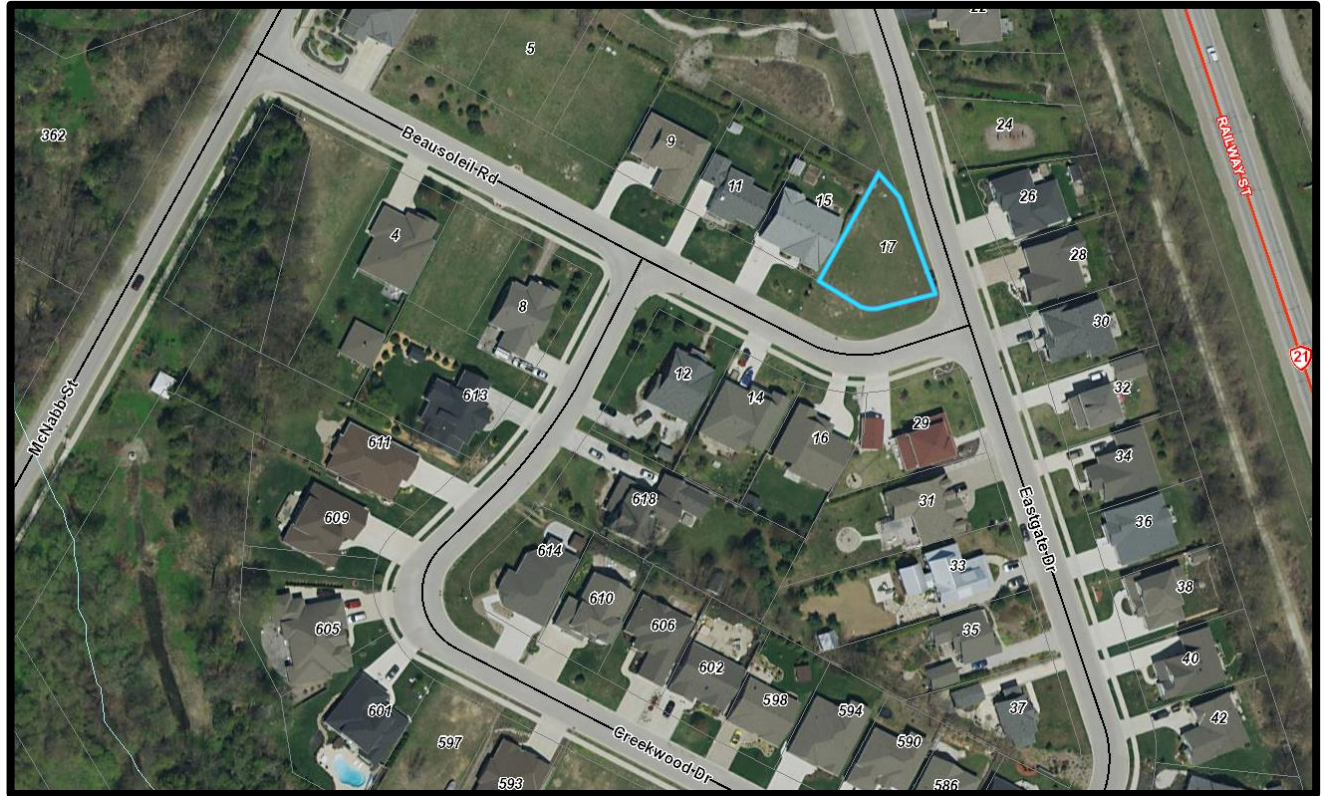

Southampton Vacant Lots

147 Edward Street

Lot: 56' x 108'

17 Beausoleil Road

Lot: 68' x 107'

Anglesia Street North

Lot: 64' x 161'