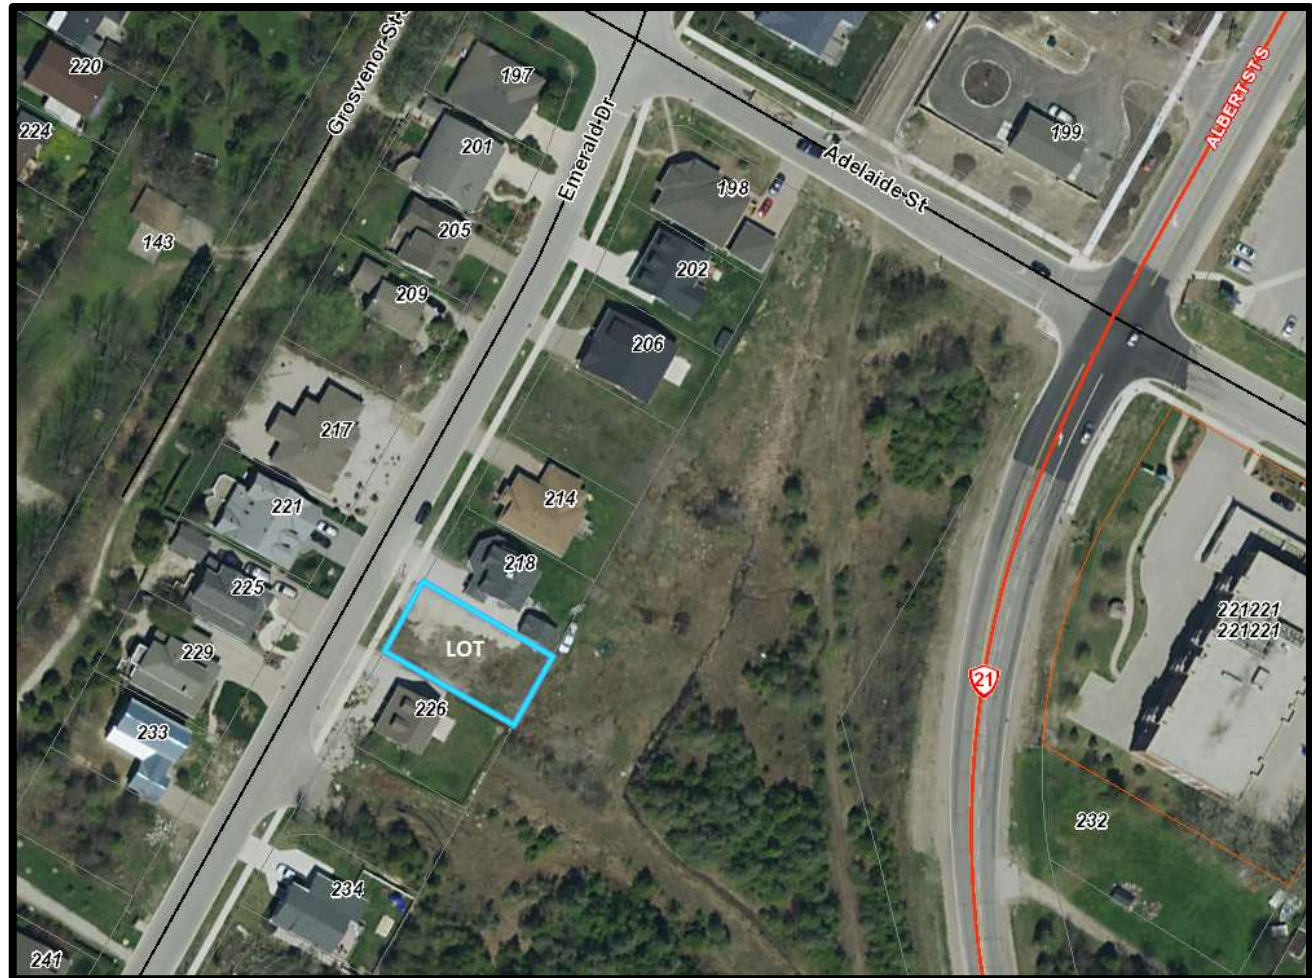

# Southampton Vacant Lots

# 147 Edward Street

Lot: 56' x 108'

# Emerald Drive

Lot: 54' x 100'

# 17 Beausoleil Road

Lot: 68' x 107'