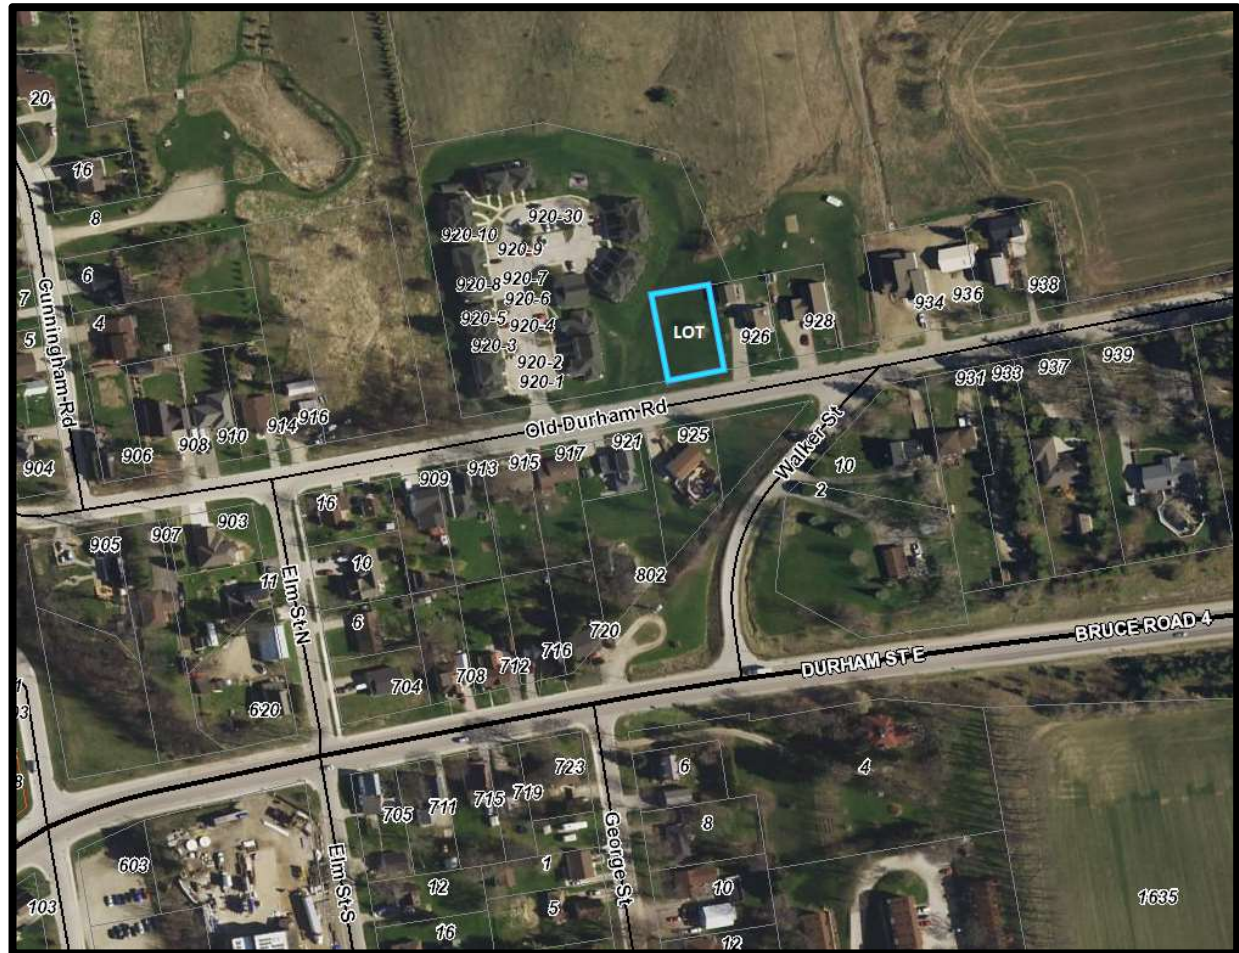

Walkerton Vacant Lots

Karin Crescent

Lot 31: 61' x 125'

Lot 38: 73' x 121'

Old Durham Road

Lot: 82' x 124'

John Crescent - Chepstow

Lot 1: 83' x 148'

Lot 2: 80' x 146'

Lot 3: 80' x 130'

Lot 4: 80' x 128'

Lot 5: 80' x 126'

Lot 6: 82' x 213'

Lot 7: 94' x 213'

Lot 19: 79' x 117'

Lot 20: 80' x 125'