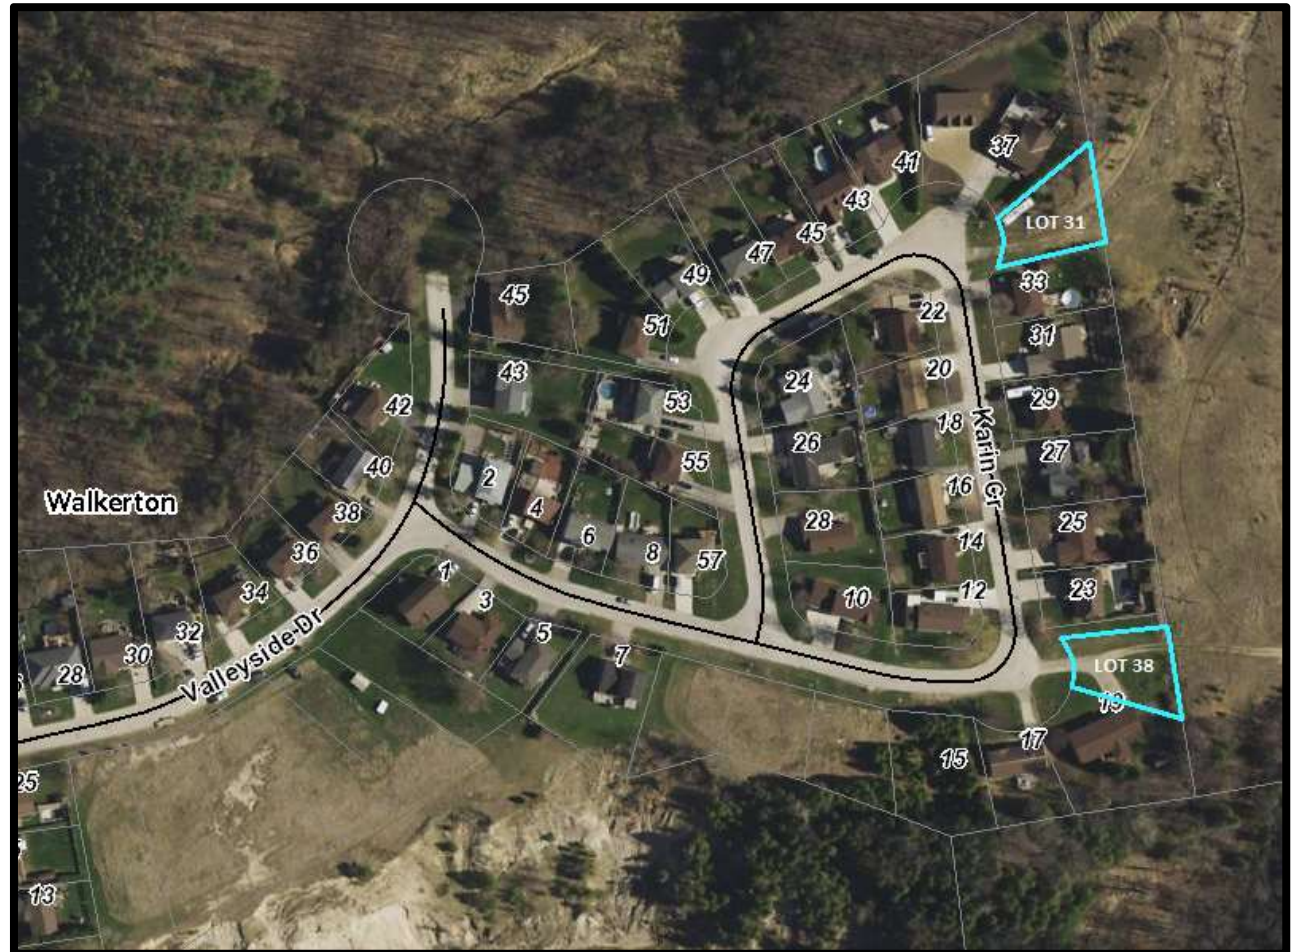

Walkerton Vacant Lots

Karin Crescent

Lot 31: 61' x 125'

Lot 38: 73' x 121'

Old Durham Road

Lot: 82' x 124'

John Crescent - Chepstow

Lot 1: 83' x 148'

Lot 2: 80' x 146'

Lot 3: 80' x 130'

Lot 4: 80' x 128'

Lot 5: 80' x 126'

Lot 6: 82' x 213'

Lot 7: 94' x 213'

Lot 19: 79' x 117'

Lot 20: 80' x 125'